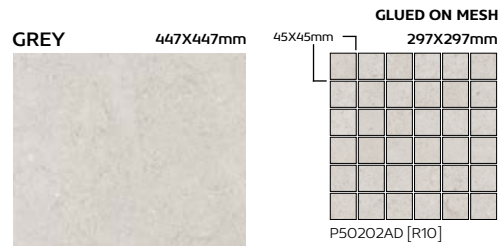

MATT | MATE - 4702
ANTI-SLIP | A.D. - AD4702 [R10]