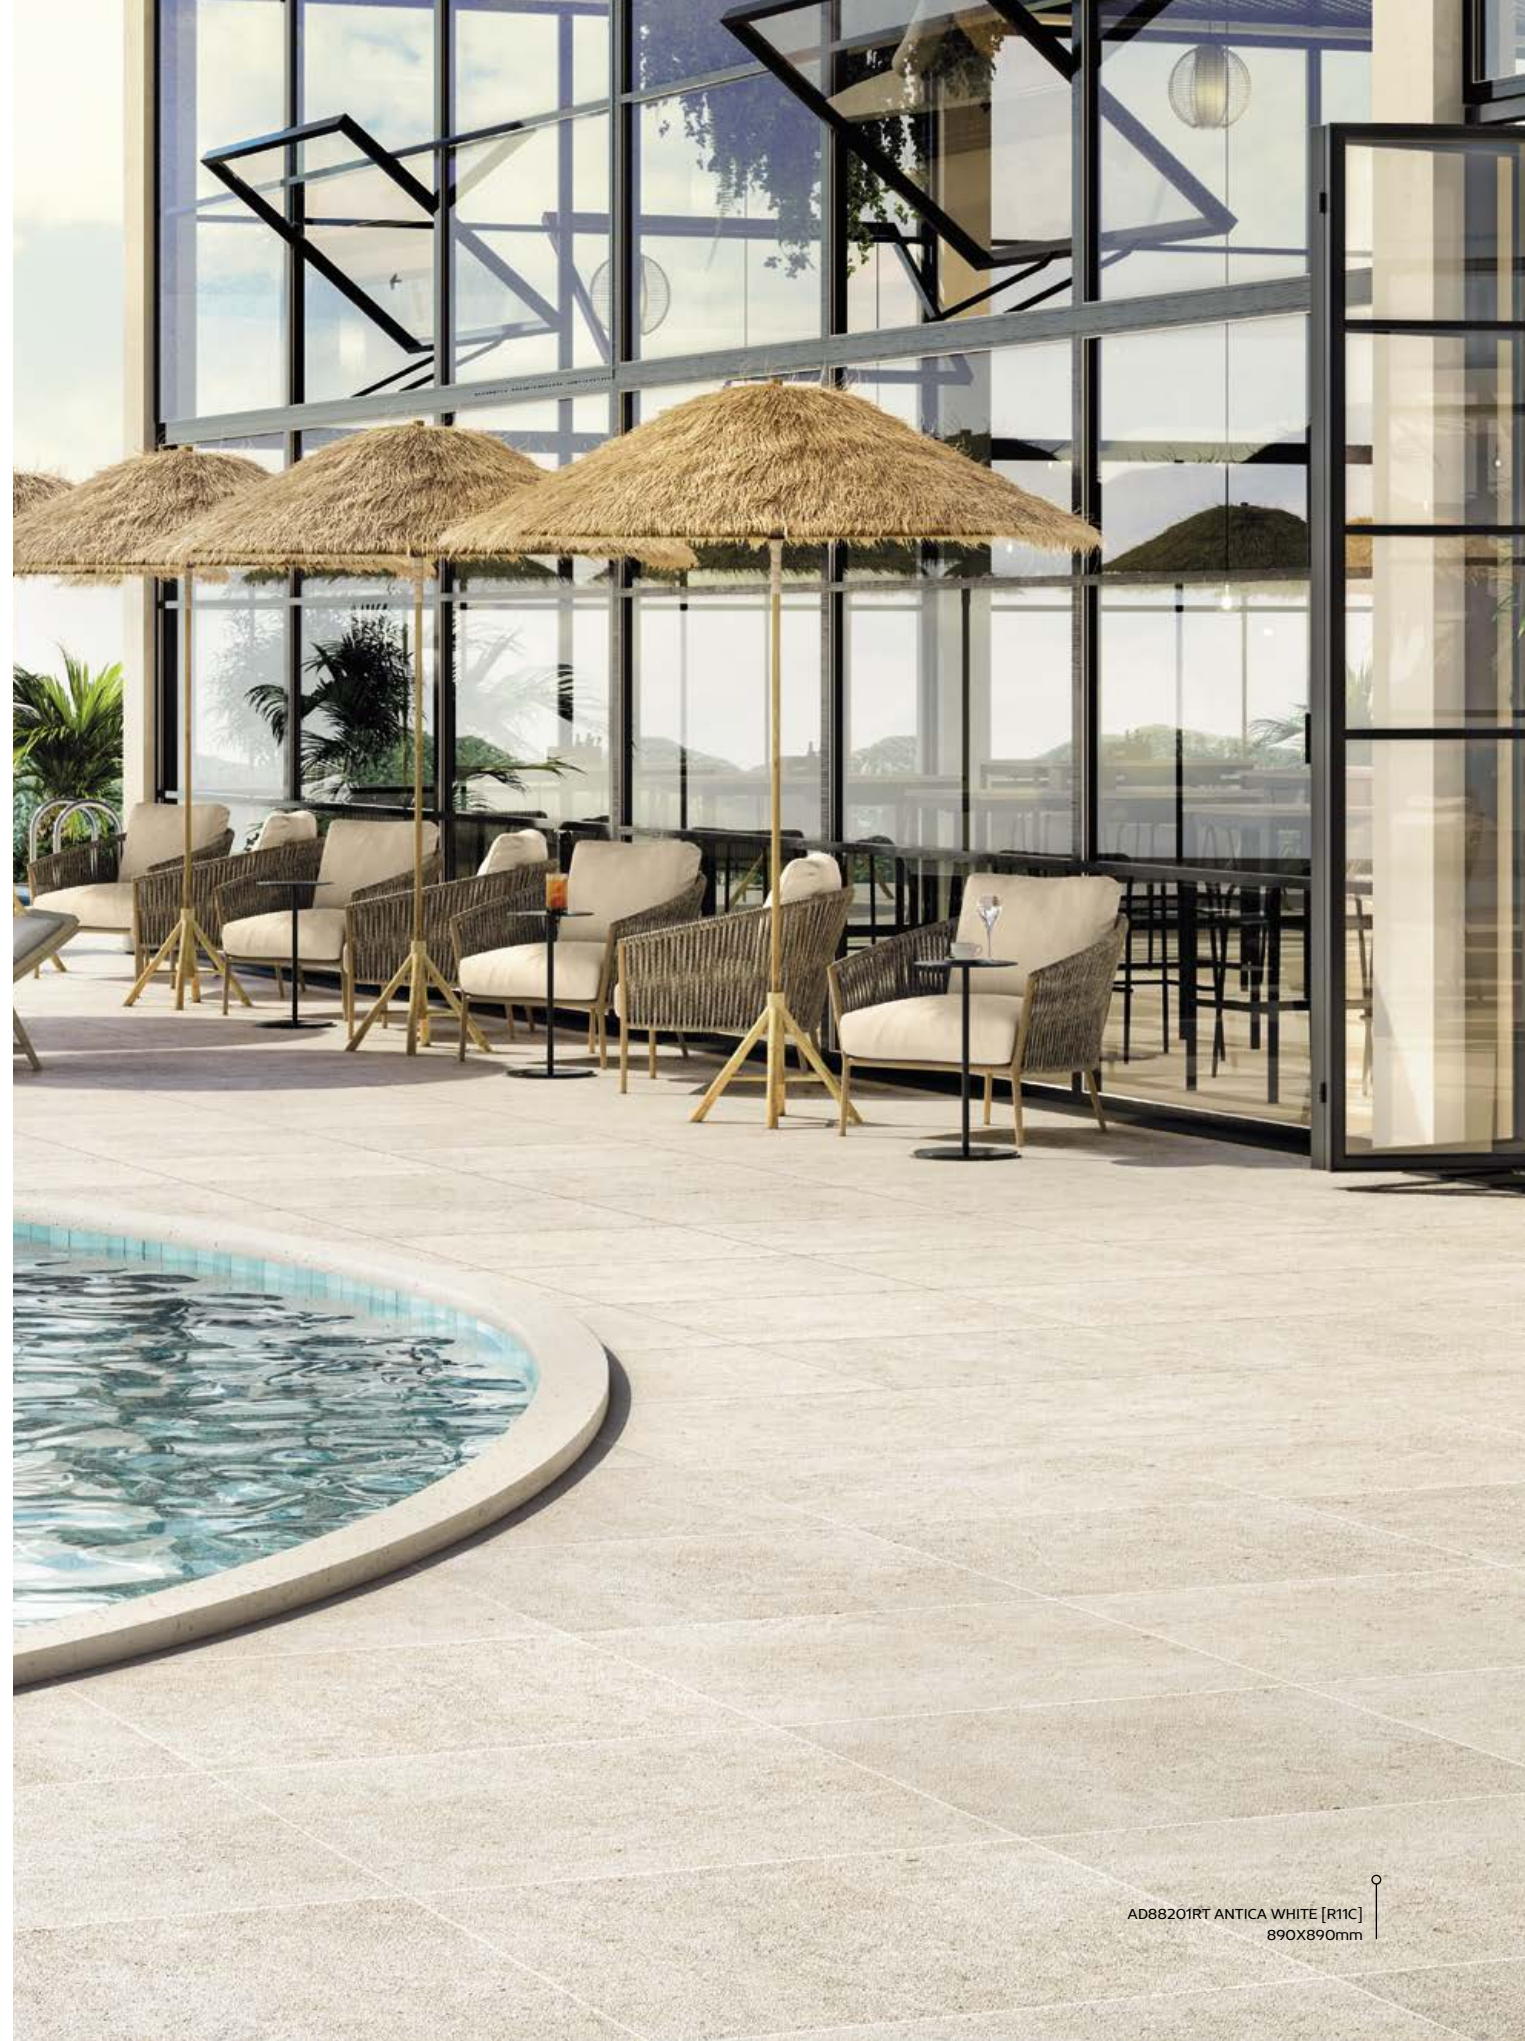

AD88201RT ANTICA WHITE [R11C]
890X890mm