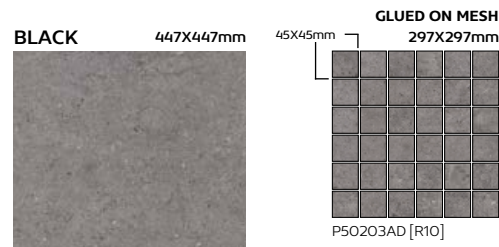

MATT | MATE - 4703
ANTI-SLIP | A.D. - AD4703 [R10]