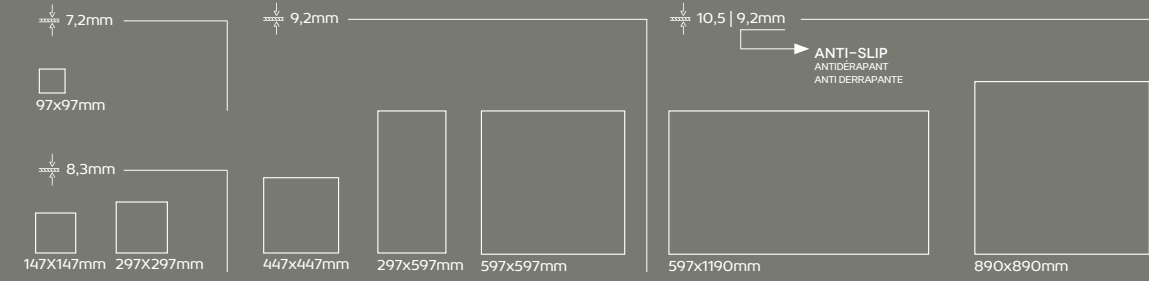

ANTICA
COLLECTION

SIZES