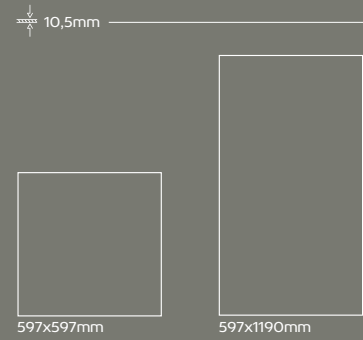

BEDROCK
COLLECTION

PORCELAIN TILES
GRÈS CÉRAMÉ
GRÉS PORCELÂNICO

SIZES

SURFACE

COLORS

M16827RT BEDROCK WHITE
597x597mm

WHITE

BORN • ECO

◀ 32% RECYCLED MATERIAL ▶

GLUED ON MESH
297x297mm

P50827 47x47mm

SKIRTING BOARD ROUNDED EDGE
PLINTHE AVEC BORD ARRONDI | RODAPÉ CORTADO

95x597x10,5mm

MATT | MATE - RM9827RT

597X1190mm

MATT | MATE - M120827RT

597X597mm

WHITE

MATT | MATE - M16827RT

GREIGE

BORN • ECO

◀ 32% RECYCLED MATERIAL ▶

GLUED ON MESH
297x297mm

P50828 47x47mm

597X1190mm

MATT | MATE - M120829RT

597X597mm

SILVER

MATT | MATE - M16829RT

BLACK

BORN • ECO

◀ 32% RECYCLED MATERIAL ▶