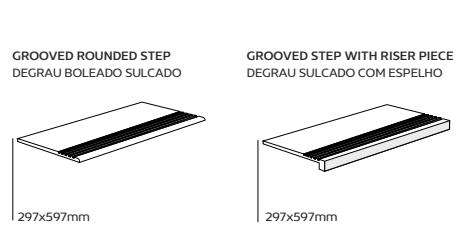

COASTLAND

HOMOGENEOUS PORCELAIN TECHNICAL TILES
GRÈS CÉRAME VITRIFIÉ TECHNIQUE
GRÉS PORCELÁNICO TÉCNICO

BEIGE

597x1190mm

MATT | MATE [R10B] - FM3165MT
HAMMERED EFFECT | BOUCHARDÉ | BUJARDADO [R12C] - FM3169EF

597x597mm

MATT | MATE [R10B] - FM3166MT
HAMMERED EFFECT | BOUCHARDÉ | BUJARDADO [R12C] - FM3170EF

297x597mm

MATT | MATE [R10B] - FM3167MT
HAMMERED EFFECT | BOUCHARDÉ | BUJARDADO [R12C] - FM3171EF

890x890mm

MATT | MATE [R10B] - FM3164MT
HAMMERED EFFECT | BOUCHARDÉ | BUJARDADO [R12C] - FM3168EF

BEIGE

BORN • ECO

◀ 10% RECYCLED MATERIAL ▶

WHITE

890x890mm

MATT | MATE [R10B] - FM3188MT
HAMMERED EFFECT | BOUCHARDÉ | BUJARDADO [R12C] - FM3192EF

WHITE

BORN • ECO

◀ 6% RECYCLED MATERIAL ▶

597x1190mm

MATT | MATE [R10B] - FM3189MT
HAMMERED EFFECT | BOUCHARDÉ | BUJARDADO [R12C] - FM3193EF

297x597mm

MATT | MATE [R10B] - FM3191MT
HAMMERED EFFECT | BOUCHARDÉ | BUJARDADO [R12C] - FM3195EF

597x597mm

MATT | MATE [R10B] - FM3190MT
HAMMERED EFFECT | BOUCHARDÉ | BUJARDADO [R12C] - FM3194EF