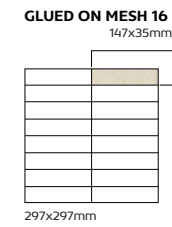

COASTLAND

HOMOGENEOUS PORCELAIN TECHNICAL TILES
GRÈS CÉRAME VITRIFIÉ TECHNIQUE
GRÉS PORCELÁNICO TÉCNICO

BEIGE

597x1190mm

MATT | MATE [R10B] - FM3165MT
HAMMERED EFFECT | BOUCHARDÉ | BUJARDADO [R12C] - FM3169EF

597x597mm

MATT | MATE [R10B] - FM3166MT
HAMMERED EFFECT | BOUCHARDÉ | BUJARDADO [R12C] - FM3170EF

297x597mm

MATT | MATE [R10B] - FM3167MT
HAMMERED EFFECT | BOUCHARDÉ | BUJARDADO [R12C] - FM3171EF

890x890mm

MATT | MATE [R10B] - FM3164MT
HAMMERED EFFECT | BOUCHARDÉ | BUJARDADO [R12C] - FM3168EF

BEIGE

BORN • ECO

◀ 10% RECYCLED MATERIAL ▶

WHITE

890x890mm

MATT | MATE [R10B] - FM3188MT
HAMMERED EFFECT | BOUCHARDÉ | BUJARDADO [R12C] - FM3192EF

WHITE

BORN • ECO

◀ 6% RECYCLED MATERIAL ▶

597x1190mm

MATT | MATE [R10B] - FM3189MT
HAMMERED EFFECT | BOUCHARDÉ | BUJARDADO [R12C] - FM3193EF

297x597mm

MATT | MATE [R10B] - FM3191MT
HAMMERED EFFECT | BOUCHARDÉ | BUJARDADO [R12C] - FM3195EF

597x597mm

MATT | MATE [R10B] - FM3190MT
HAMMERED EFFECT | BOUCHARDÉ | BUJARDADO [R12C] - FM3194EF