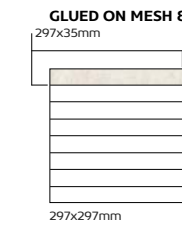

COASTLAND

HOMOGENEOUS PORCELAIN TECHNICAL TILES
GRÈS CÉRAME VITRIFIÉ TECHNIQUE
GRÉS PORCELÁNICO TÉCNICO

BEIGE

597x1190mm

MATT | MATE [R10B] - FM3165MT
HAMMERED EFFECT | BOUCHARDÉ | BUJARDADO [R12C] - FM3169EF

597x597mm

MATT | MATE [R10B] - FM3166MT
HAMMERED EFFECT | BOUCHARDÉ | BUJARDADO [R12C] - FM3170EF

297x597mm

MATT | MATE [R10B] - FM3167MT
HAMMERED EFFECT | BOUCHARDÉ | BUJARDADO [R12C] - FM3171EF

890x890mm

MATT | MATE [R10B] - FM3164MT
HAMMERED EFFECT | BOUCHARDÉ | BUJARDADO [R12C] - FM3168EF

BEIGE

BORN • ECO

◀ 10% RECYCLED MATERIAL ▶

WHITE

890x890mm

MATT | MATE [R10B] - FM3188MT
HAMMERED EFFECT | BOUCHARDÉ | BUJARDADO [R12C] - FM3192EF

WHITE

BORN • ECO

◀ 6% RECYCLED MATERIAL ▶

597x1190mm

MATT | MATE [R10B] - FM3189MT
HAMMERED EFFECT | BOUCHARDÉ | BUJARDADO [R12C] - FM3193EF

297x597mm

MATT | MATE [R10B] - FM3191MT
HAMMERED EFFECT | BOUCHARDÉ | BUJARDADO [R12C] - FM3195EF

597x597mm

MATT | MATE [R10B] - FM3190MT
HAMMERED EFFECT | BOUCHARDÉ | BUJARDADO [R12C] - FM3194EF