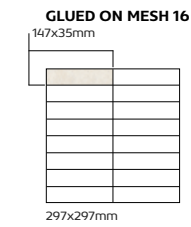

COASTLAND

HOMOGENEOUS PORCELAIN TECHNICAL TILES
GRÈS CÉRAME VITRIFIÉ TECHNIQUE
GRÉS PORCELÁNICO TÉCNICO

BEIGE

597x1190mm

MATT | MATE [R10B] - FM3165MT
HAMMERED EFFECT | BOUCHARDÉ | BUJARDADO [R12C] - FM3169EF

597x597mm

MATT | MATE [R10B] - FM3166MT
HAMMERED EFFECT | BOUCHARDÉ | BUJARDADO [R12C] - FM3170EF

297x597mm

MATT | MATE [R10B] - FM3167MT
HAMMERED EFFECT | BOUCHARDÉ | BUJARDADO [R12C] - FM3171EF

890x890mm

MATT | MATE [R10B] - FM3164MT
HAMMERED EFFECT | BOUCHARDÉ | BUJARDADO [R12C] - FM3168EF

BEIGE

BORN • ECO

◀ 10% RECYCLED MATERIAL ▶

WHITE

890x890mm

MATT | MATE [R10B] - FM3188MT
HAMMERED EFFECT | BOUCHARDÉ | BUJARDADO [R12C] - FM3192EF

WHITE

BORN • ECO

◀ 6% RECYCLED MATERIAL ▶

597x1190mm

MATT | MATE [R10B] - FM3189MT
HAMMERED EFFECT | BOUCHARDÉ | BUJARDADO [R12C] - FM3193EF

297x597mm

MATT | MATE [R10B] - FM3191MT
HAMMERED EFFECT | BOUCHARDÉ | BUJARDADO [R12C] - FM3195EF

597x597mm

MATT | MATE [R10B] - FM3190MT
HAMMERED EFFECT | BOUCHARDÉ | BUJARDADO [R12C] - FM3194EF