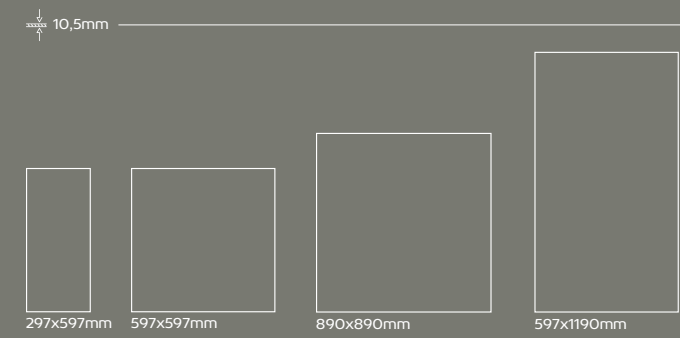

SIZES

All sizes are rectified | Tous les formats rectifiés | Todos os formatos são rectificad

SURFACES

COLORS