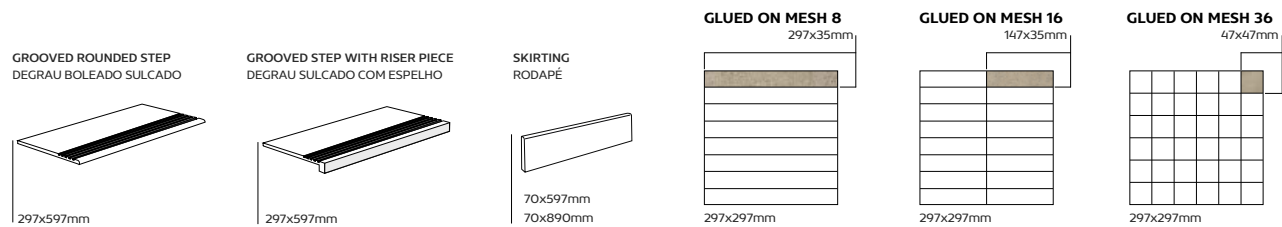

KHAKI

← 27% RECYCLED MATERIAL →

COASTLAND WHITE
[MATT | MATE R10B]

COASTLAND WHITE
[HAMMERED EFFECT | BUJARDADO R12C]

FLOOR CLASSIFICATION CLASSIFICATION DE SOL CLASSIFICAÇÃO DE PAVIMENTO

Khaki	H. Effect	297x597x10.5	FM3159EF	U4 P4 E3 C2	R12 C
Beige	H. Effect	297x597x10.5	FM3171EF	U4 P4 E3 C2	R12 C
Black	H. Effect	297x597x10.5	FM3179EF	U4 P4 E3 C2	R12 C
Greige	H. Effect	297x597x10.5	FM3187EF	U4 P4 E3 C2	R12 C
White	H. Effect	297x597x10.5	FM3195EF	U4 P4 E3 C2	R12 C
Khaki	H. Effect	597x1190x10.5	FM3157EF	U4 P3 E3 C2	R12 C
Beige	H. Effect	597x1190x10.5	FM3169EF	U4 P3 E3 C2	R12 C
Black	H. Effect	597x1190x10.5	FM3177EF	U4 P3 E3 C2	R12 C
Greige	H. Effect	597x1190x10.5	FM3185EF	U4 P3 E3 C2	R12 C
White	H. Effect	597x1190x10.5	FM3193EF	U4 P3 E3 C2	R12 C
Khaki	H. Effect	597x597x10.5	FM3158EF	U4 P4+ E3 C2	R12 C
Beige	H. Effect	597x597x10.5	FM3170EF	U4 P4+ E3 C2	R12 C
Black	H. Effect	597x597x10.5	FM3178EF	U4 P4+ E3 C2	R12 C
Greige	H. Effect	597x597x10.5	FM3186EF	U4 P4+ E3 C2	R12 C
White	H. Effect	597x597x10.5	FM3194EF	U4 P4+ E3 C2	R12 C
Khaki	H. Effect	890x890x10.5	FM3160EF	U4 P3 E3 C2	R12 C
Beige	H. Effect	890x890x10.5	FM3172EF	U4 P3 E3 C2	R12 C
Black	H. Effect	890x890x10.5	FM3176EF	U4 P3 E3 C2	R12 C
Greige	H. Effect	890x890x10.5	FM3184EF	U4 P3 E3 C2	R12 C
White	H. Effect	890x890x10.5	FM3192EF	U4 P3 E3 C2	R12 C
Khaki	Matt	297x597x10.5	FM3154MT	U4 P4 E3 C2	R10 B
Beige	Matt	297x597x10.5	FM3170MT	U4 P4 E3 C2	R10 B
Black	Matt	297x597x10.5	FM3176MT	U4 P4 E3 C2	R10 B
Greige	Matt	297x597x10.5	FM3182MT	U4 P4 E3 C2	R10 B
White	Matt	297x597x10.5	FM3188MT	U4 P4 E3 C2	R10 B
Khaki	Matt	597x1190x10.5	FM3154MT	U4 P3 E3 C2	R10 B
Beige	Matt	597x1190x10.5	FM3165MT	U4 P3 E3 C2	R10 B
Black	Matt	597x1190x10.5	FM3176MT	U4 P3 E3 C2	R10 B
Greige	Matt	597x1190x10.5	FM3187MT	U4 P3 E3 C2	R10 B
White	Matt	597x1190x10.5	FM3198MT	U4 P3 E3 C2	R10 B
Khaki	Matt	597x1190x10.5	FM3189MT	U4 P3 E3 C2	R10 B
Beige	Matt	597x597x10.5	FM3155MT	U4 P4+ E3 C2	R10 B
Black	Matt	597x597x10.5	FM3166MT	U4 P4+ E3 C2	R10 B
Greige	Matt	597x597x10.5	FM3174MT	U4 P4+ E3 C2	R10 B
White	Matt	597x597x10.5	FM3182MT	U4 P4+ E3 C2	R10 B
Khaki	Matt	597x597x10.5	FM3190MT	U4 P4+ E3 C2	R10 B
Beige	Matt	890x890x10.5	FM3148MT	U4 P3 E3 C2	R10 B
Black	Matt	890x890x10.5	FM3154MT	U4 P3 E3 C2	R10 B
Greige	Matt	890x890x10.5	FM3172MT	U4 P3 E3 C2	R10 B
White	Matt	890x890x10.5	FM3180MT	U4 P3 E3 C2	R10 B
Khaki	Matt	890x890x10.5	FM3188MT	U4 P3 E3 C2	R10 B

PACKING & WEIGHTS EMBALLAGE ET POIDS EMBALAGENS & PESOS