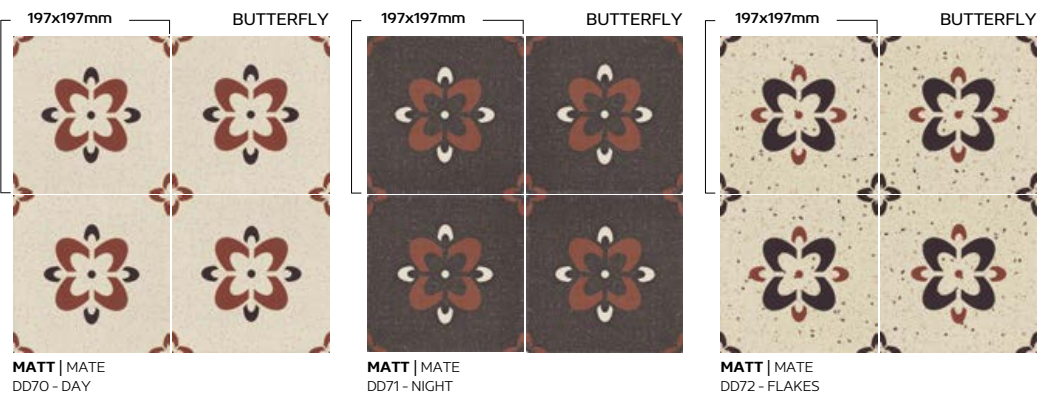

ILLUSIVE
COLLECTION

PORCELAIN TILES
GRÈS CÉRAMÉ
GRÉS PORCELÂNICO

SIZE

8,3mm

197x197mm

SURFACE

MATT
| MATE

COLORS & PATTERNS

ILLUSIVE

PORCELAIN TILES

GRÈS CÉRAMÉ

GRÉS PORCELÂNICO

ALL PATTERNS

ALL PATTERNS

DD55 BLOSSOM DAY
197x197mm

DD56 BLOSSOM NIGHT
197x197mm

HD10 SPRING NIGHT
197x197mm

HD11 SPRING FLAKES
197x197mm

ILLUSIVE

PORCELAIN TILES
GRÈS CÉRAMÉ
GRÉS PORCELÁNICO

DD65 CHARM NIGHT
197x197mm

DD66 CHARM FLAKES
197x197mm

ILLUSIVE

PORCELAIN TILES
GRÈS CÉRAMÉ
GRÉS PORCELÂNICO