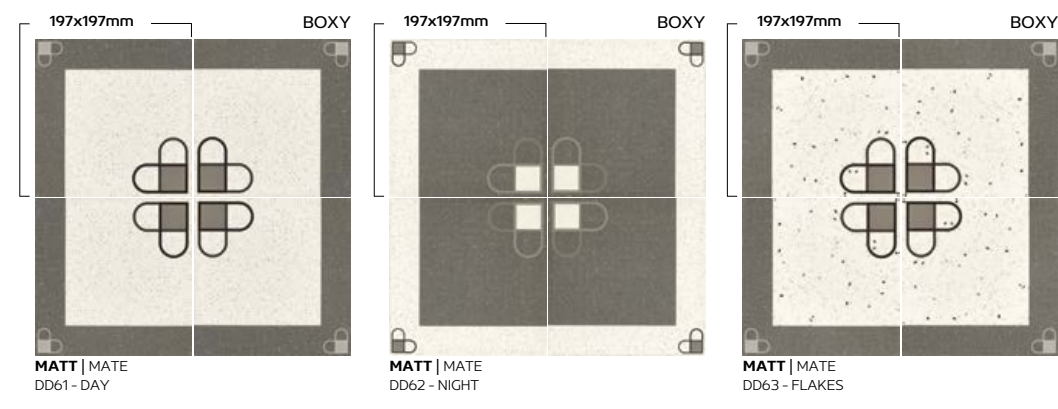

ILLUSIVE
COLLECTION

PORCELAIN TILES
GRÈS CÉRAMÉ
GRÉS PORCELÂNICO

SIZE

8,3mm

197x197mm

SURFACE

MATT
| MATE

COLORS & PATTERNS

ILLUSIVE

PORCELAIN TILES

GRÈS CÉRAMÉ

GRÉS PORCELÂNICO

ALL PATTERNS

ALL PATTERNS

DD55 BLOSSOM DAY
197x197mm

DD56 BLOSSOM NIGHT
197x197mm

HD10 SPRING NIGHT
197x197mm

HD11 SPRING FLAKES
197x197mm

ILLUSIVE

PORCELAIN TILES
GRÈS CÉRAMÉ
GRÉS PORCELÁNICO

DD65 CHARM NIGHT
197x197mm

DD66 CHARM FLAKES
197x197mm

ILLUSIVE

PORCELAIN TILES
GRÈS CÉRAMÉ
GRÉS PORCELÂNICO