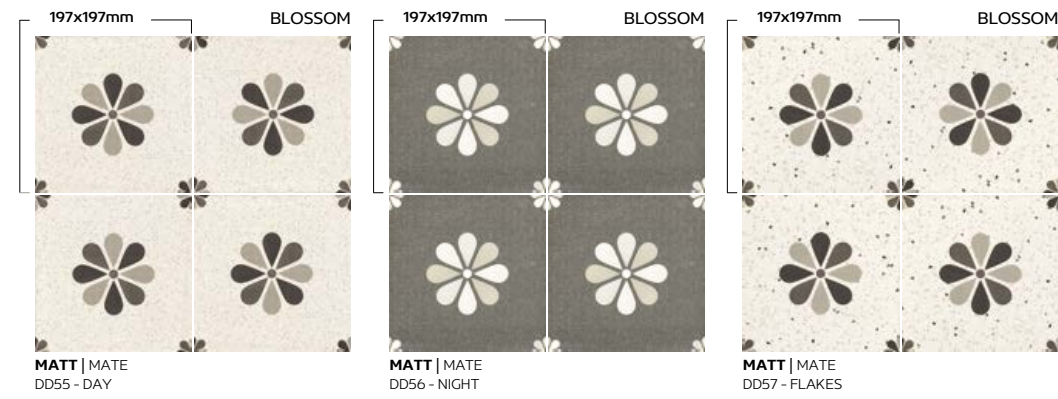

ILLUSIVE
COLLECTION

PORCELAIN TILES
GRÈS CÉRAMÉ
GRÉS PORCELÂNICO

SIZE

8,3mm

197x197mm

SURFACE

MATT
| MATE

COLORS & PATTERNS

ILLUSIVE

PORCELAIN TILES

GRÈS CÉRAMÉ

GRÉS PORCELÂNICO

ALL PATTERNS

ALL PATTERNS

DD55 BLOSSOM DAY
197x197mm

DD56 BLOSSOM NIGHT
197x197mm

HD10 SPRING NIGHT
197x197mm

HD11 SPRING FLAKES
197x197mm

ILLUSIVE

PORCELAIN TILES
GRÈS CÉRAMÉ
GRÉS PORCELÁNICO

DD65 CHARM NIGHT
197x197mm

DD66 CHARM FLAKES
197x197mm

ILLUSIVE

PORCELAIN TILES
GRÈS CÉRAMÉ
GRÉS PORCELÂNICO