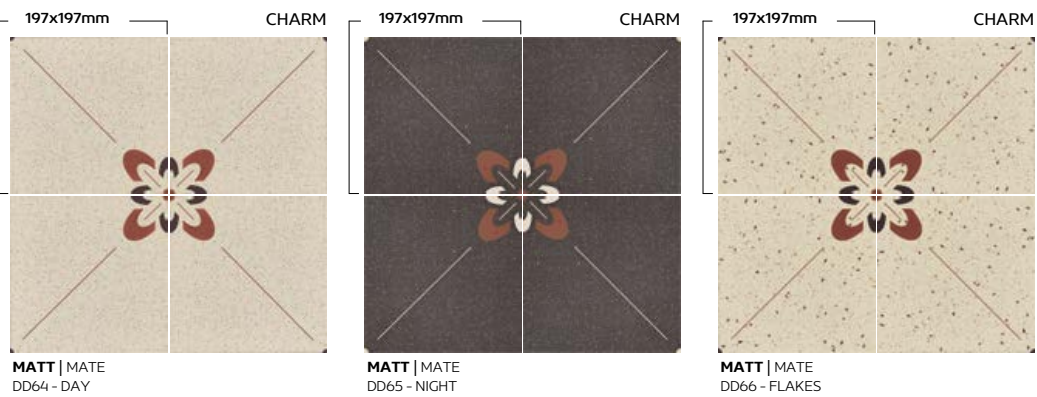

ILLUSIVE
COLLECTION

PORCELAIN TILES
GRÈS CÉRAMÉ
GRÉS PORCELÂNICO

SIZE

8,3mm

197x197mm

SURFACE

MATT
| MATE

COLORS & PATTERNS

ILLUSIVE

PORCELAIN TILES

GRÈS CÉRAMÉ

GRÉS PORCELÂNICO

ALL PATTERNS

ALL PATTERNS

DD55 BLOSSOM DAY
197x197mm

DD56 BLOSSOM NIGHT
197x197mm

HD10 SPRING NIGHT
197x197mm

HD11 SPRING FLAKES
197x197mm

ILLUSIVE

PORCELAIN TILES
GRÈS CÉRAMÉ
GRÉS PORCELÁNICO

DD65 CHARM NIGHT
197x197mm

DD66 CHARM FLAKES
197x197mm

ILLUSIVE

PORCELAIN TILES
GRÈS CÉRAMÉ
GRÉS PORCELÂNICO