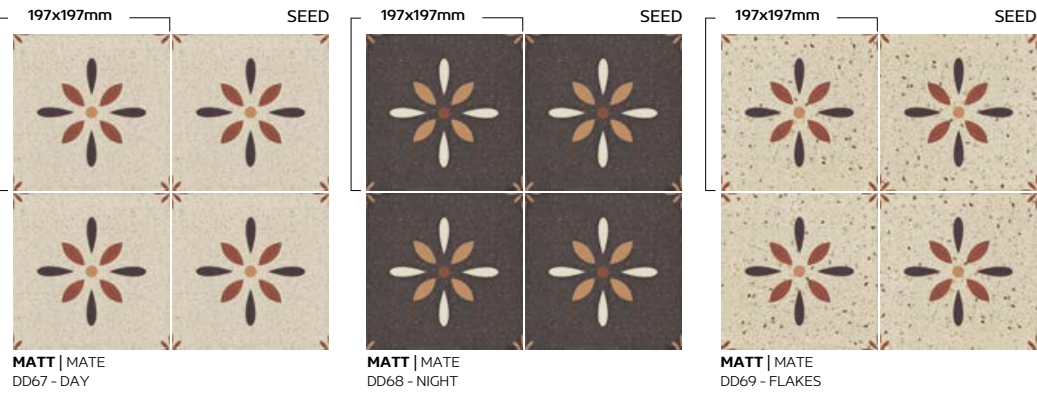

ILLUSIVE
COLLECTION

PORCELAIN TILES
GRÈS CÉRAMÉ
GRÉS PORCELÂNICO

SIZE

8,3mm

197x197mm

SURFACE

MATT
| MATE

COLORS & PATTERNS

ILLUSIVE

PORCELAIN TILES

GRÈS CÉRAMÉ

GRÉS PORCELÂNICO

ALL PATTERNS

ALL PATTERNS

DD55 BLOSSOM DAY
197x197mm

DD56 BLOSSOM NIGHT
197x197mm

HD10 SPRING NIGHT
197x197mm

HD11 SPRING FLAKES
197x197mm

ILLUSIVE

PORCELAIN TILES
GRÈS CÉRAMÉ
GRÉS PORCELÁNICO

DD65 CHARM NIGHT
197x197mm

DD66 CHARM FLAKES
197x197mm

ILLUSIVE

PORCELAIN TILES
GRÈS CÉRAMÉ
GRÉS PORCELÂNICO