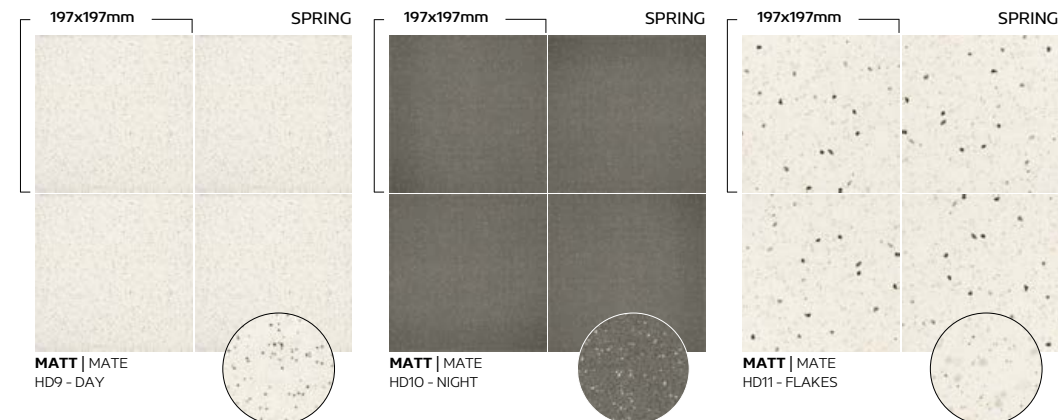

ILLUSIVE
COLLECTION

PORCELAIN TILES
GRÈS CÉRAMÉ
GRÉS PORCELÂNICO

SIZE

8,3mm

197x197mm

SURFACE

MATT
| MATE

COLORS & PATTERNS

ILLUSIVE

PORCELAIN TILES

GRÈS CÉRAMÉ

GRÉS PORCELÂNICO

ALL PATTERNS

ALL PATTERNS

DD55 BLOSSOM DAY
197x197mm

DD56 BLOSSOM NIGHT
197x197mm

HD10 SPRING NIGHT
197x197mm

HD11 SPRING FLAKES
197x197mm

ILLUSIVE

PORCELAIN TILES
GRÈS CÉRAMÉ
GRÉS PORCELÁNICO

DD65 CHARM NIGHT
197x197mm

DD66 CHARM FLAKES
197x197mm

ILLUSIVE

PORCELAIN TILES
GRÈS CÉRAMÉ
GRÉS PORCELÂNICO