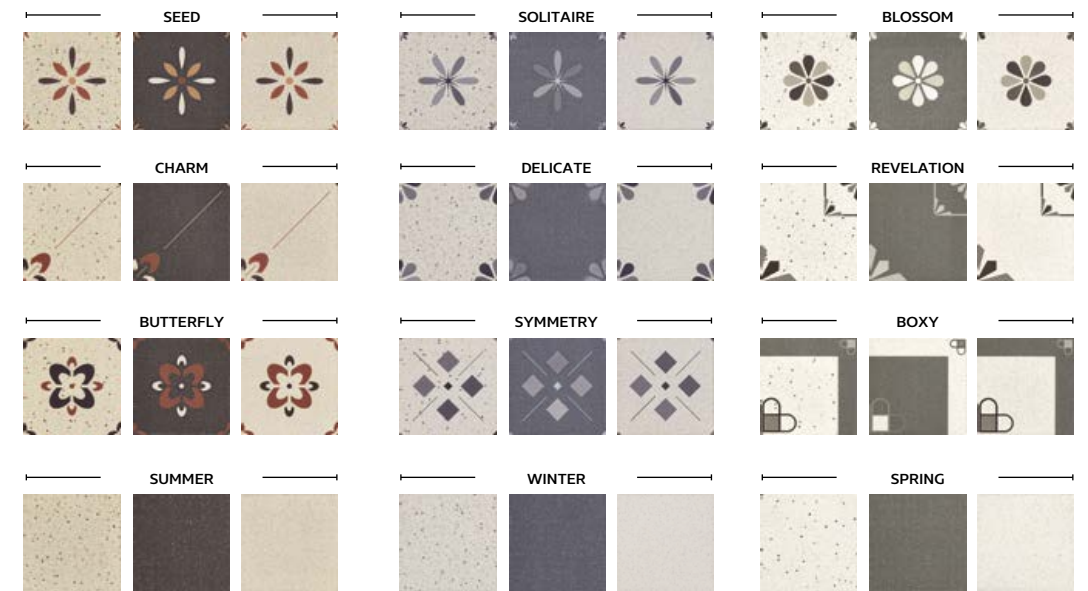

ILLUSIVE
COLLECTION

PORCELAIN TILES
GRÈS CÉRAMÉ
GRÉS PORCELÂNICO

SIZE

8,3mm

197x197mm

SURFACE

MATT
| MATE

COLORS & PATTERNS

ILLUSIVE

PORCELAIN TILES

GRÈS CÉRAMÉ

GRÉS PORCELÂNICO

ALL PATTERNS

ALL PATTERNS

DD55 BLOSSOM DAY
197x197mm

DD56 BLOSSOM NIGHT
197x197mm