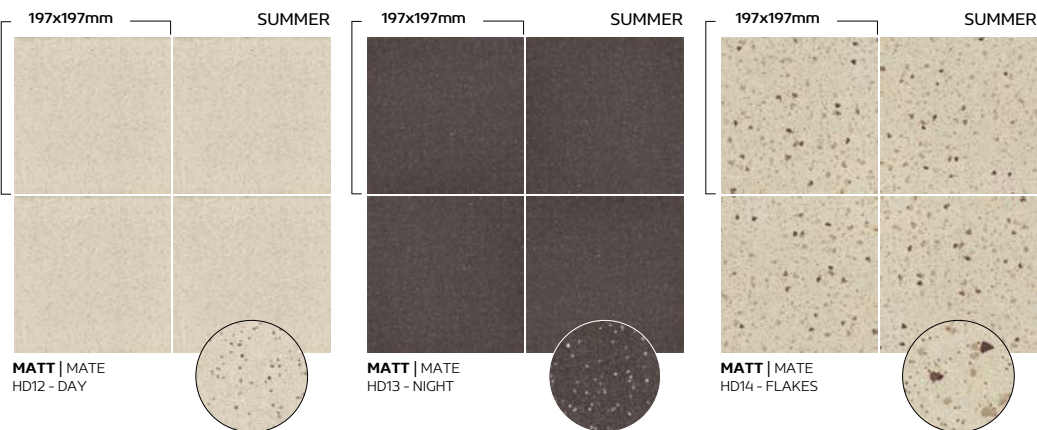

ILLUSIVE
COLLECTION

PORCELAIN TILES
GRÈS CÉRAMÉ
GRÉS PORCELÂNICO

SIZE

8,3mm

197x197mm

SURFACE

MATT
| MATE

COLORS & PATTERNS

ILLUSIVE

PORCELAIN TILES

GRÈS CÉRAMÉ

GRÉS PORCELÂNICO

ALL PATTERNS

ALL PATTERNS

DD55 BLOSSOM DAY
197x197mm

DD56 BLOSSOM NIGHT
197x197mm

HD10 SPRING NIGHT
197x197mm

HD11 SPRING FLAKES
197x197mm

ILLUSIVE

PORCELAIN TILES
GRÈS CÉRAMÉ
GRÉS PORCELÁNICO

DD65 CHARM NIGHT
197x197mm

DD66 CHARM FLAKES
197x197mm

ILLUSIVE

PORCELAIN TILES
GRÈS CÉRAMÉ
GRÉS PORCELÂNICO