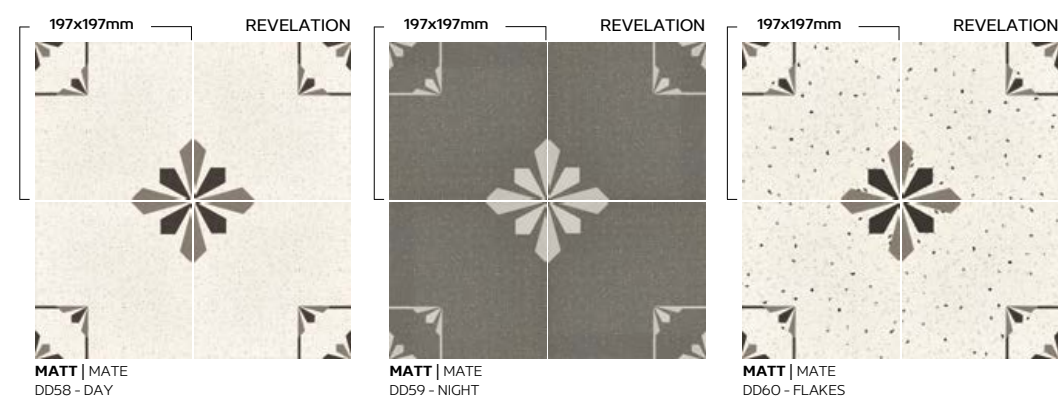

ILLUSIVE
COLLECTION

PORCELAIN TILES
GRÈS CÉRAMÉ
GRÉS PORCELÂNICO

SIZE

8,3mm

197x197mm

SURFACE

MATT
| MATE

COLORS & PATTERNS

ILLUSIVE

PORCELAIN TILES

GRÈS CÉRAMÉ

GRÉS PORCELÂNICO

ALL PATTERNS

ALL PATTERNS

DD55 BLOSSOM DAY
197x197mm

DD56 BLOSSOM NIGHT
197x197mm

HD10 SPRING NIGHT
197x197mm

HD11 SPRING FLAKES
197x197mm

ILLUSIVE

PORCELAIN TILES
GRÈS CÉRAMÉ
GRÉS PORCELÁNICO

DD65 CHARM NIGHT
197x197mm

DD66 CHARM FLAKES
197x197mm

ILLUSIVE

PORCELAIN TILES
GRÈS CÉRAMÉ
GRÉS PORCELÂNICO