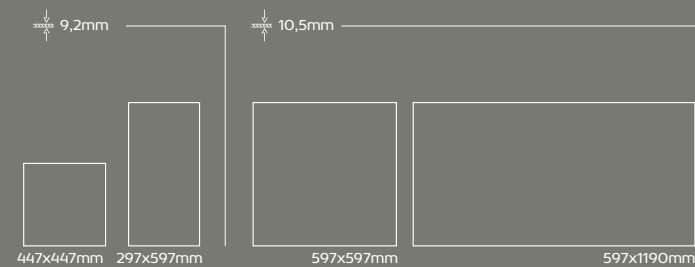

MONTE CARLO

COLLECTION

PORCELAIN TILES
GRÈS CÉRAMÉ
GRÉS PORCELÂNICO

SIZES

SURFACE

MATT
MATE