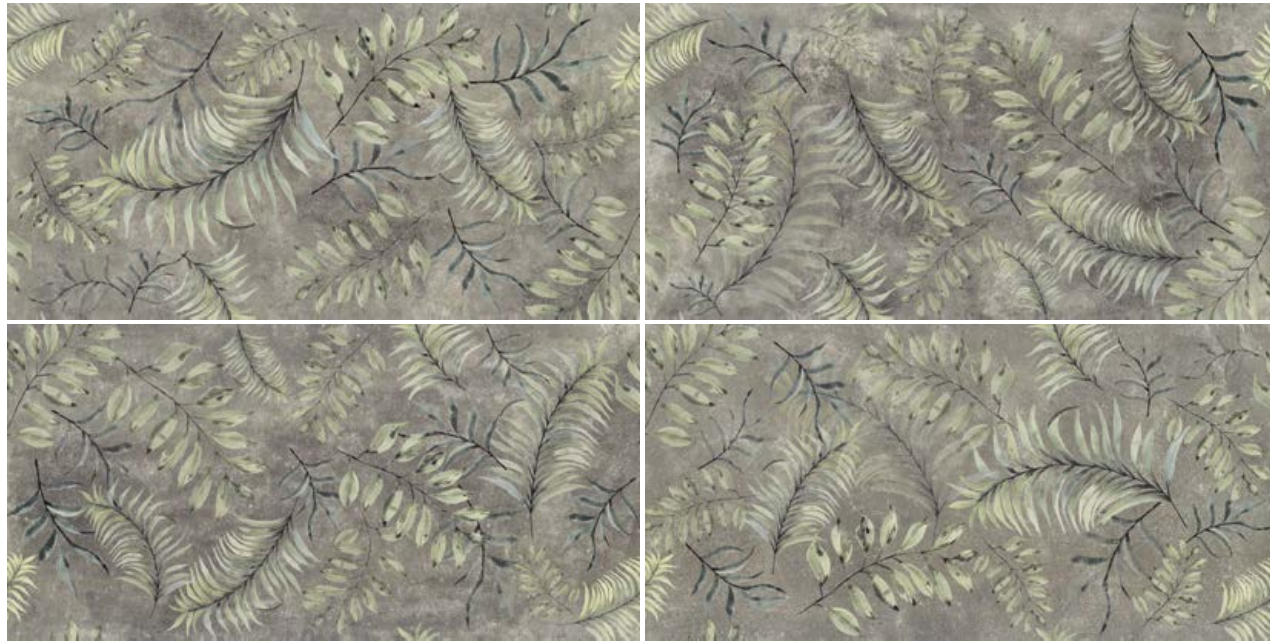

MY GARDEN - [BOTANIC]

PORCELAIN TILES
GRÈS CÉRAMÉ
GRÉS PORCELÁNICO

597X1190mm

BOTANIC

MATT | MATE - M130836RT

BOTANIC

BORN • ECO

◀ 32% RECYCLED MATERIAL ▶