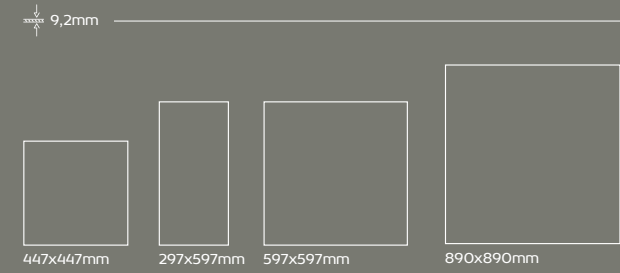

PIETRABRAVA
COLLECTION

SIZES

PORCELAIN TILES
GRÈS CÉRAMÉ
GRÉS PORCELÂNICO

CERAMIC WALL TILES IN WHITE BODY
REVÊTEMENT DES MURS EN PÂTE BLANCHE
REVESTIMENTO EM PASTA BRANCA

SURFACES

PORCELAIN TILES

ANTI-SLIP
ANTIDÉRAPANT | ANTI DERRAPANTE

R11C

MATT
| MATE

WALL TILES

MATT RELIEF
| MATE RELEVO

MATT
| MATE

COLORS

MEDIUM HIGH - TRAFFIC
TRAFFIC MODÉRÉ À INTENSE
TRÁFEGO MÉDIO A INTENSO

WALL & FLOOR
MURS ET SOLS
REVEST. E PAVIMENTO