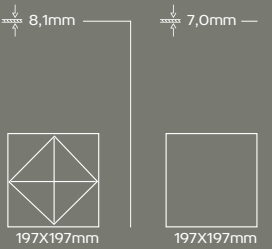

SIZE

CERAMIC WALL TILES IN WHITE BODY
REVÊTEMENT DES MURS EN PÂTE BLANCHE
REVESTIMENTO EM PASTA BRANCA

SURFACES

MATT RELIEF
MATE RELIEF | MATE RELEVO

MATT
MATE