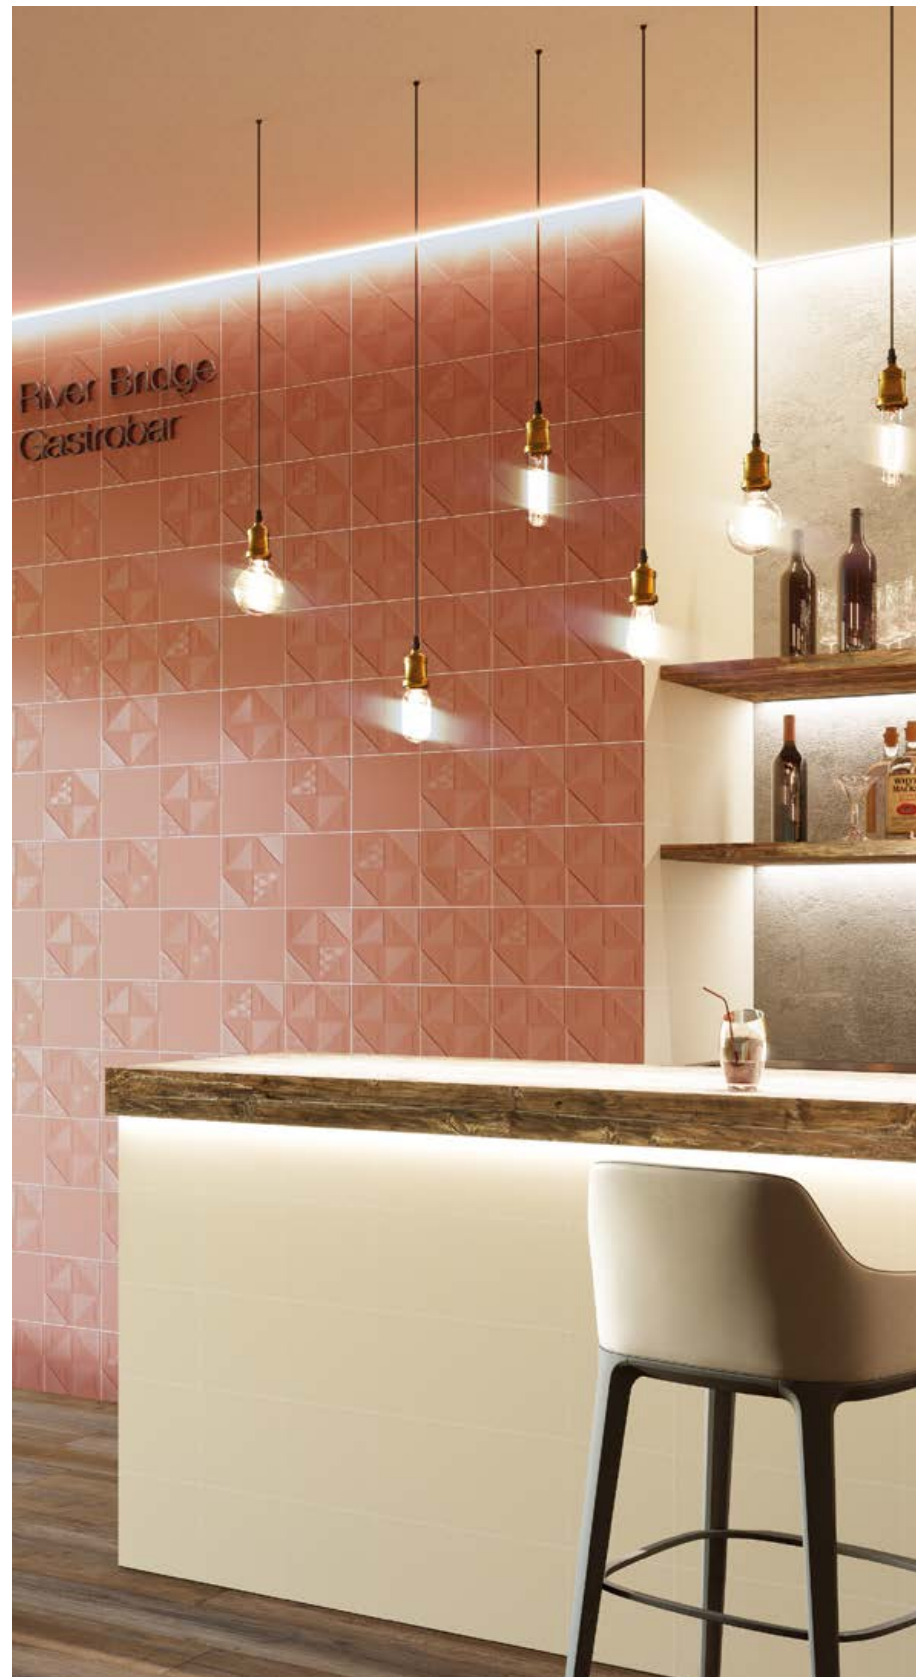

PRISMA

CERAMIC WALL TILES IN WHITE BODY
REVÊTEMENT DES MURS EN PÂTE BLANCHE
REVESTIMENTO EM PASTA BRANCA

MATT | MATE
20/371 [7,0mm]

MATT | MATE
20/372 [7,0mm]

MATT | MATE
20/373 [7,0mm]

MATT | MATE
20/374 [7,0mm]

MATT | MATE
20/370 [7,0mm]

MATT | MATE
20/375 [7,0mm]

MATT | MATE
20/367 [7,0mm]

MATT | MATE
20/369 [7,0mm]

MATT | MATE
20/368 [7,0mm]

MATT | MATE
20/376 [7,0mm]

ALL COLORS

BORN • ECO

← 17% RECYCLED MATERIAL →

PRISMA

CERAMIC WALL TILES IN WHITE BODY
REVÊTEMENT DES MURS EN PÂTE BLANCHE
REVESTIMENTO EM PASTA BRANCA

DECOR **
C20/371 [8,1mm]

DECOR **
C20/372 [8,1mm]

DECOR **
C20/373 [8,1mm]

DECOR **
C20/374 [8,1mm]

DECOR **
C20/370 [8,1mm]

DECOR **
C20/375 [8,1mm]

DECOR **
C20/367 [8,1mm]

DECOR **
C20/369 [8,1mm]

DECOR **
C20/368 [8,1mm]

DECOR **
C20/376 [8,1mm]

ALL COLORS

BORN • ECO

← 17% RECYCLED MATERIAL →

** DIFFERENT EFFECTS | PLUSIEURS EFFETS DIFFÉRENTS | VÁRIAS PEÇAS DIFERENTES

PACKING & WEIGHTS EMBALLAGE ET POIDS EMBALAGENS & PESOS

PRISMA	FORMAT FORMAT FORMATO	FINISHING FINITION ACABAMENTO	PIECES/BOX PIÈCES/BOÎTE PEÇAS/CAIXA	SQM/BOX m²/BOÎTE m²/CAIXA	BOXES/PALLET BOÎTES/PALETTE CAIXAS/PALETTE	SQM/PALLET m²/PALETTE	WEIGHT/SQM POIDS Kg/m² PESOKg/m²	WEIGHT/BOX POIDS/BOÎTE [Kg] PESO/CAIXA [Kg]	WEIGHT/PALLET POIDS/PALETTE [Kg] PESO/PALETTE [Kg]
	197x197x7 197x197x8.1	Matt Matt Relief	25,00 22,00	0,97 0,85	96 96	93,12 81,60	11,60 11,60	11,25 9,86	1100,19 966,56