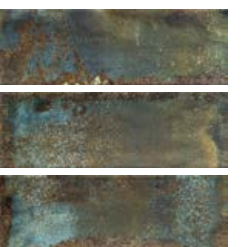

OCEAN

97X297mm

GLOSSY | BRILLANT | BRILHO
CV09216

PACKING & WEIGHTS EMBALLAGE ET POIDS EMBALAGENS & PESOS

REEF	FORMAT FORMATO	FINISHING FINITION ACABAMENTO	PIECES/BOX PIÈCES/BOÎTE PEÇAS/CAIXA	SQM/BOX m²/BOÎTE m²/CAIXA	BOXES/PALLET BOÎTES/PALETTE CAIXAS/PALETE	SQM/PALLET m²/PALETTE	WEIGHT/SQM POIDS Kg/m² PESO/Kg/m²	WEIGHT/BOX POIDS/BOÎTE [Kg] PESO/CAIXA [Kg]	WEIGHT/PALLET POIDS/PALETTE [Kg] PESO/PALETE [Kg]
	97x297x7.5	Glossy	40,00	1,15	72	82,80	12,41	14,27	1047,55