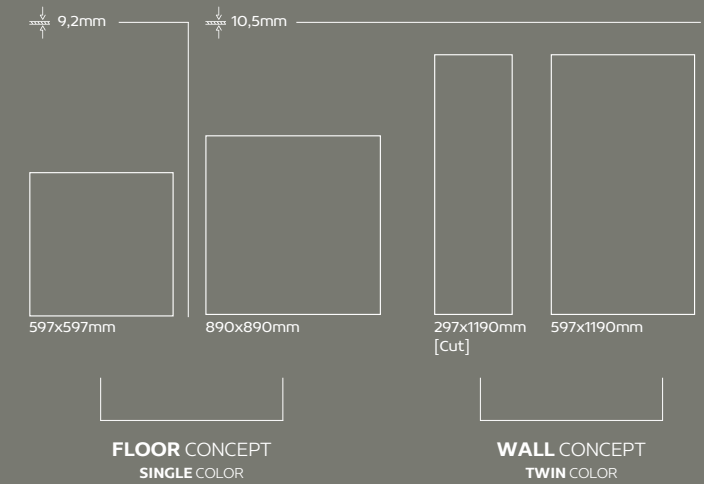

SANDSTONE

COLLECTION

PORCELAIN TILES
GRÈS CÉRAMÉ
GRÈS PORCELÂNICO

SIZES