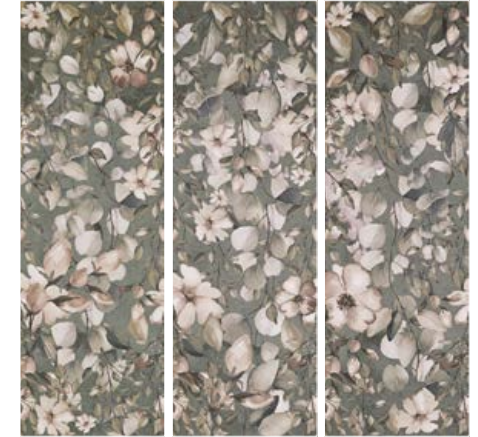

SERENITY GREEN

297x890mm RT

CVD89318

BLUE

BORN • ECO

◀ 17% RECYCLED MATERIAL ▶