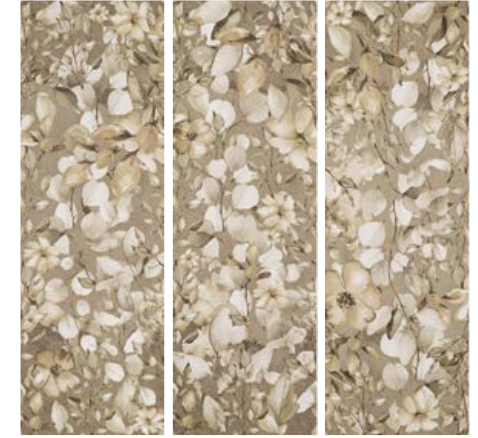

297x890mm RT

CVD89317

SEPIA

BORN • ECO

◀ 17% RECYCLED MATERIAL ▶

SERENITY SEPIA

297x890mm RT

CVD89319