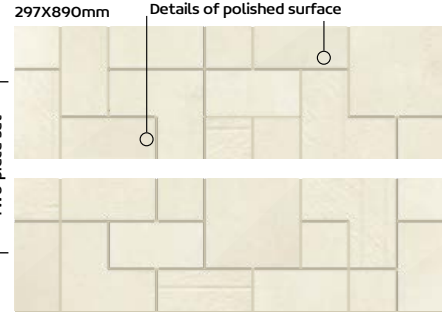

TERRA WHITE
PV98006