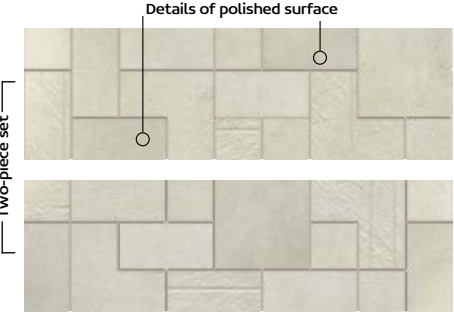

TERRA GREY
PV98004