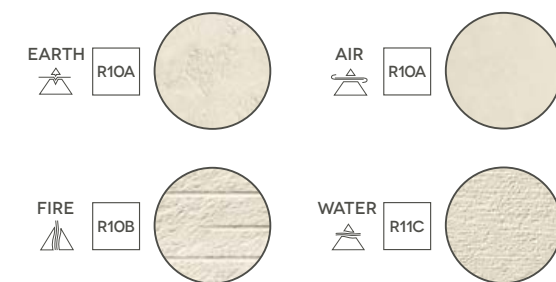

SURFACES

COLORS