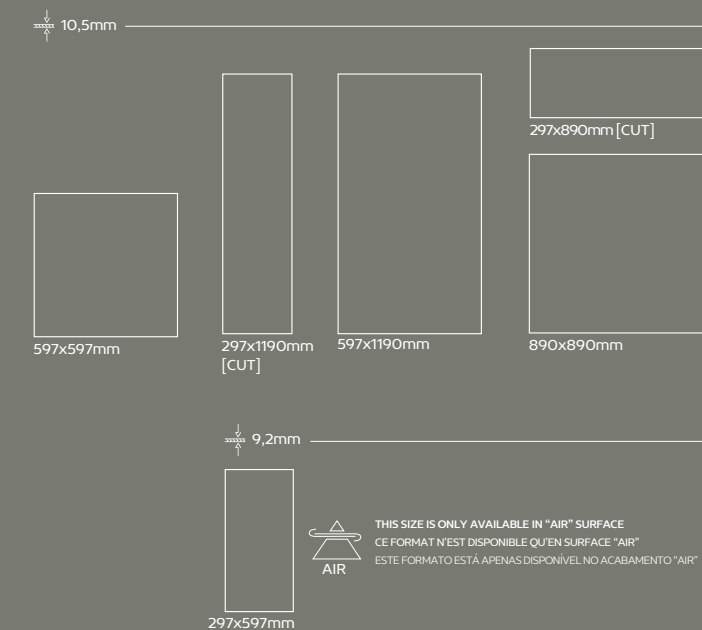

TERRA
COLLECTION

PORCELAIN TILES
GRÈS CÉRAMÉ
GRÉS PORCELÂNICO

SIZES

SURFACES

COLORS

WALL & FLOOR
MURS ET SOLS
REVEST. E PAVIMENTO