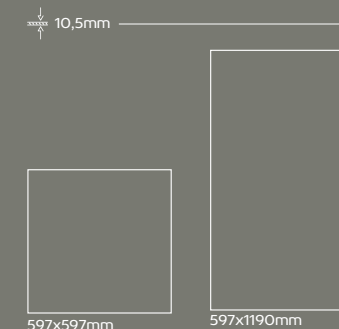

SURFACE

MATT
MATE

COLORS