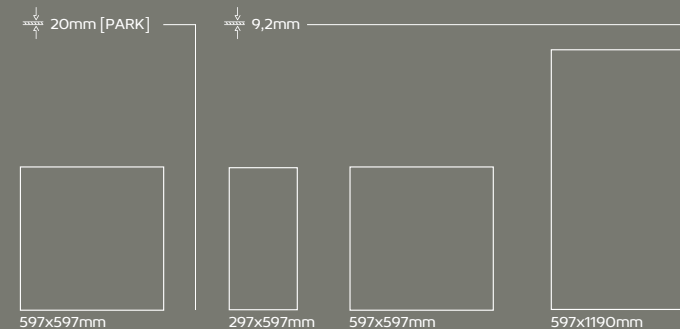

TRAVERTINO

COLLECTION

PORCELAIN TILES
GRÈS CÉRAMÉ
GRÈS PORCELÂNICO

SIZES