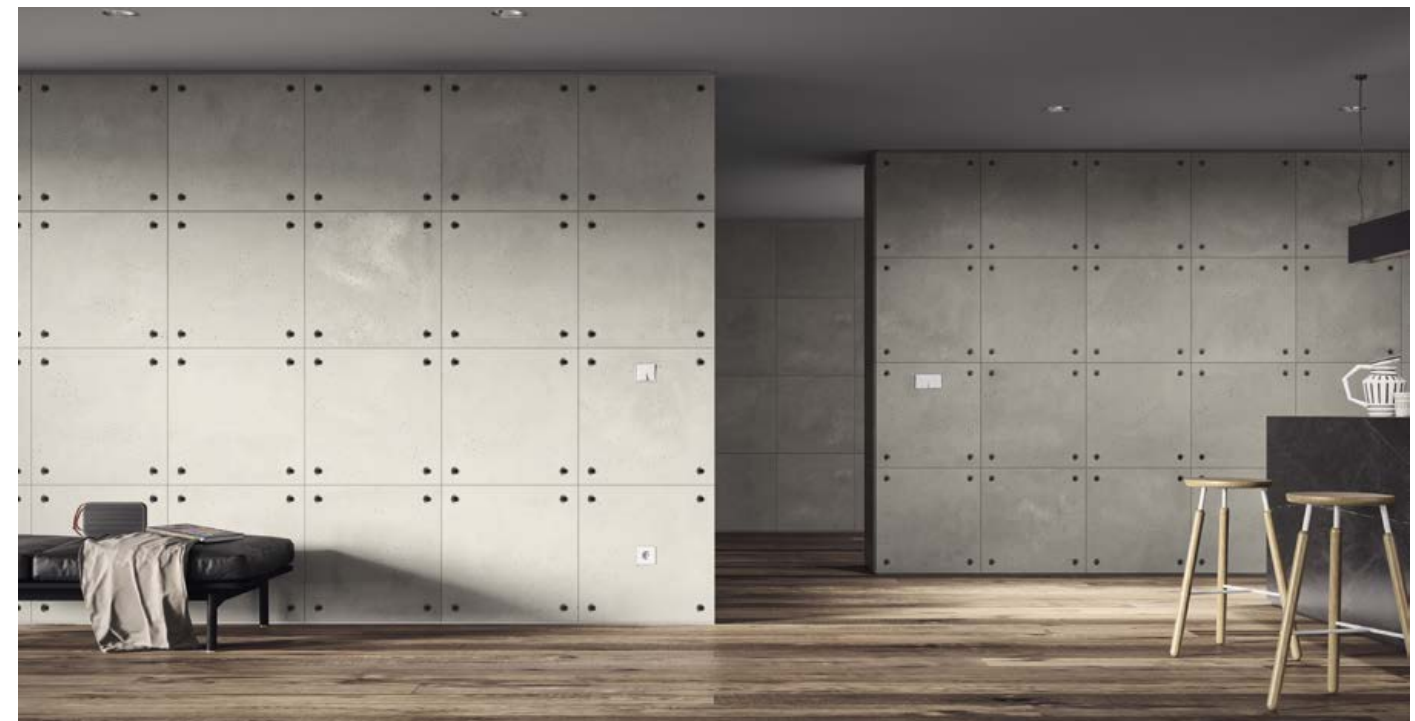

UNIQUE

TRIPLE LOADED PORCELAIN TECHNICAL TILES
GRÈS CÉRAME VITRIFIÉ TECHNIQUE TRIPLE CHARGEMENT
GRÉS PORCELÂNICO TÉCNICO TRIPLA CARGA

597x1190mm

597x597mm

597x1190mm

597x597mm

NATIVE
890x890mm

NATIVE
890x890mm

BÉTON SMART

BÉTON

NATIVE
890x890mm

MATT

597x1190mm

597x597mm

NATIVE

BORN • ECO

← 28% RECYCLED MATERIAL →

SKIRTING
PLINTHE
RODAPE

70x597mm
70x890mm

GROOVED STEP WITH RISER PIECE
NEZ DE MARCHE AVEC BORD
DEGRAU SULCADO COM ESPELHO

297x597mm

GROOVED ROUNDED STEP
NEZ DE MARCHE
DEGRAU BOLEADO SULCADO

297x597mm