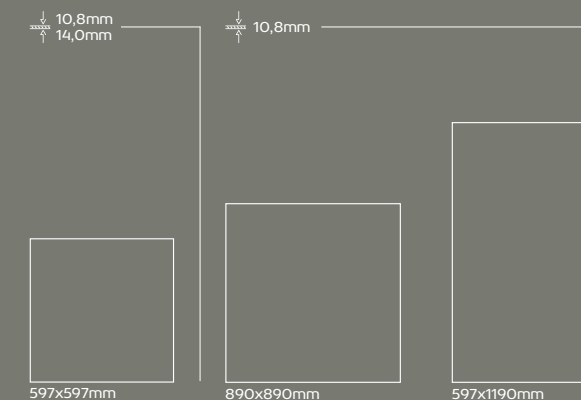

TRIPLE & DOUBLE LOADED PORCELAIN TECHNICAL TILES
GRÈS CÉRAME VITRIFIÉ TECHNIQUE DOUBLE & TRIPLÉ CHARGEMENT
GRÈS PORCELÂNICO TÉCNICO DUPLA & TRIPLA CARGA

SIZES