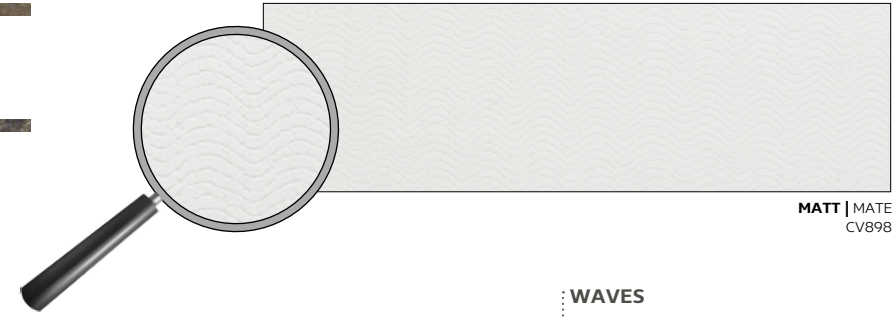

MATT | MATE
CV898

WAVES