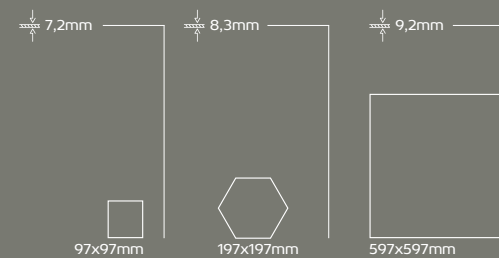

VENEZIANI

COLLECTION

PORCELAIN TILES
GRÈS CÉRAMÉ
GRÉS PORCELÂNICO

SIZES