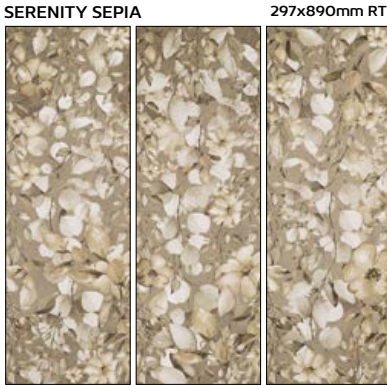

↑ Different Artworks
For Enhanced Variation ↑

MIX & MATCH WITH THE
SERENITY COLLECTION