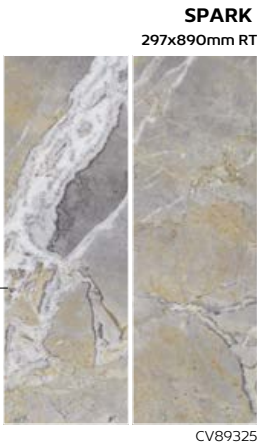

CV89325 YELLOWSTONE SPARK
 297x890mm RT

MP17852 YELLOWSTONE SPARK
 597x597mm

↑ Different Artworks
 For Enhanced Variation ↑

MIX & MATCH WITH THE
 SERENITY COLLECTION

↑ Connecting Patterns
 for Ongoing Bond ↑