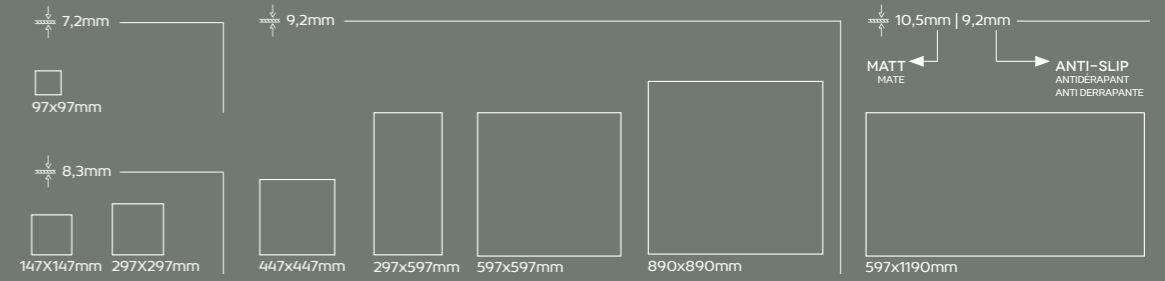

ANTICA
COLLECTION

SIZES

PORCELAIN TILES
GRÈS CÉRAME
GRÉS PORCELÂNICO

GLAZED VITRIFIED TILES IN WHITE BODY
CARREAUX ÉMAILLÉS EN PÂTE BLANCHE VITRIFIÉE
MOSAICOS VIDRADOS DE PASTA BRANCA VITRIFICADA

CERAMIC WALL TILES IN WHITE BODY
REVÊTEMENT DES MURS EN PÂTE BLANCHE
REVESTIMENTO EM PASTA BRANCA