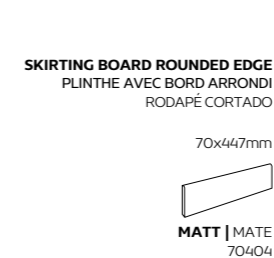

MATT | MATE - 4704
ANTI-SLIP | A.D. - AD4704 [R10]