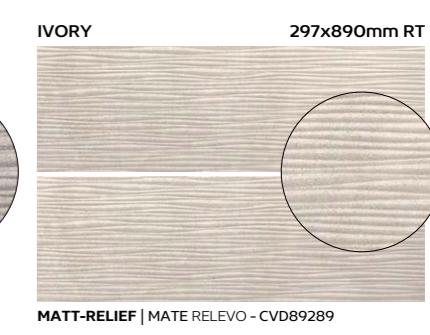

AD17816 CLOUD BEIGE
ANTI-SLIP[R11C]
597X597mm

CLOUD
COLLECTION

CVD44298 CLOUD GEO GREY
247x447mm

CV44294 CLOUD GREY
247x447mm

M14817 CLOUD GREY
447x447mm

CLOUD

CERAMIC WALL TILES IN WHITE BODY
REVÊTEMENT DES MURS EN PÂTE BLANCHE
REVESTIMENTO EM PASTA BRANCA

CV89286 CLOUD IVORY
297x890mm RT

CVD89289 CLOUD IVORY
297x890mm RT

MIX [Different Designs & Color Schemes]

MIX [Different Designs & Color Schemes]

MIX [Different Designs & Color Schemes]

MIX [Different Designs & Color Schemes]