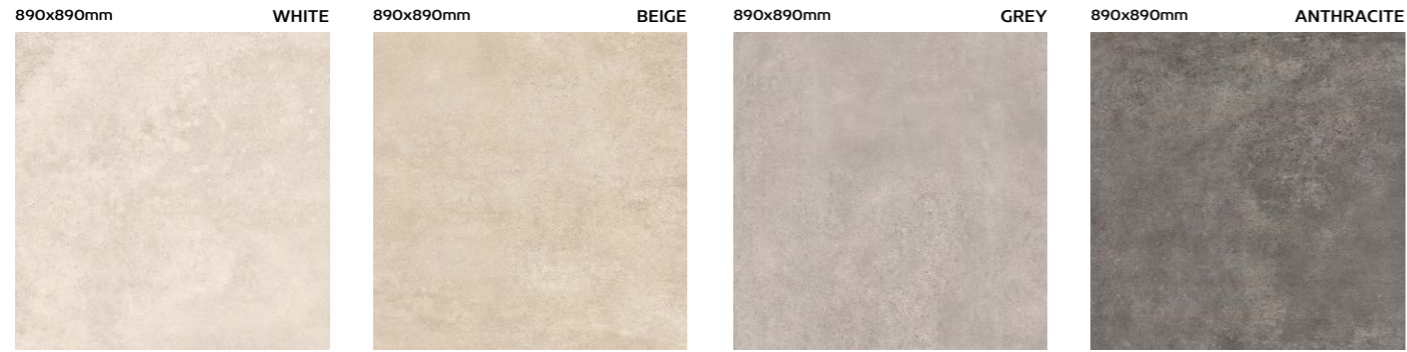

CLOUD

PORCELAIN TILES
GRÈS CÉRAMÉ
GRÉS PORCELÁNICO

890x890mm **WHITE** **MATT** | MATE - M88815RT
MATT | MATE - MT88815RT [R10B]

890x890mm **BEIGE** **MATT** | MATE - M88816RT

890x890mm **GREY** **MATT** | MATE - M88817RT
MATT | MATE - MT88817RT [R10B]

890x890mm **ANTHRACITE** **MATT** | MATE - M88819RT
MATT | MATE - MT88819RT [R10B]

SKIRTING BOARD ROUNDED EDGE | PLINTE AVEC BORD ARRONDI | RODAPÉ CORTADO