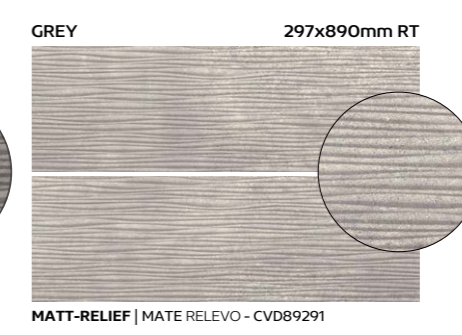

AD17816 CLOUD BEIGE
ANTI-SLIP[R11C]
597X597mm

CLOUD
COLLECTION

CVD44298 CLOUD GEO GREY
247x447mm

CV44294 CLOUD GREY
247x447mm

M14817 CLOUD GREY
447x447mm

CLOUD

CERAMIC WALL TILES IN WHITE BODY
REVÊTEMENT DES MURS EN PÂTE BLANCHE
REVESTIMENTO EM PASTA BRANCA

CV89286 CLOUD IVORY
297x890mm RT

CVD89289 CLOUD IVORY
297x890mm RT

MIX [Different Designs & Color Schemes]

MIX [Different Designs & Color Schemes]

MIX [Different Designs & Color Schemes]

MIX [Different Designs & Color Schemes]