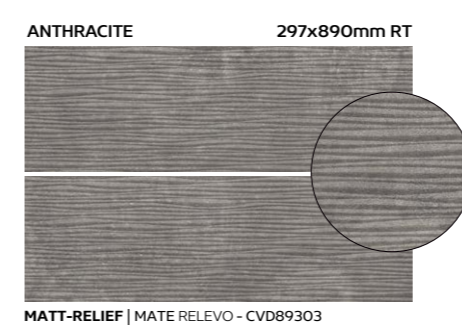

AD17816 CLOUD BEIGE
ANTI-SLIP[R11C]
597X597mm

CLOUD
COLLECTION

CVD44298 CLOUD GEO GREY
247x447mm

CV44294 CLOUD GREY
247x447mm

M14817 CLOUD GREY
447x447mm

CLOUD

CERAMIC WALL TILES IN WHITE BODY
REVÊTEMENT DES MURS EN PÂTE BLANCHE
REVESTIMENTO EM PASTA BRANCA

CV89286 CLOUD IVORY
297x890mm RT

CVD89289 CLOUD IVORY
297x890mm RT

MIX [Different Designs & Color Schemes]

MIX [Different Designs & Color Schemes]

MIX [Different Designs & Color Schemes]

MIX [Different Designs & Color Schemes]