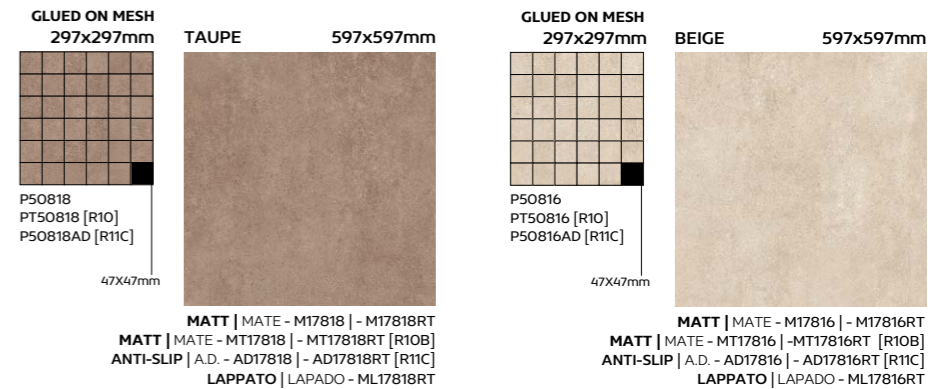

CLOUD

PORCELAIN TILES
GRÈS CÉRAMÉ
GRÉS PORCELÁNICO

SKIRTING BOARD ROUNDED EDGE | PLINTE AVEC BORD ARRONDI | RODAPÉ CORTADO

CLOUD

PORCELAIN TILES
GRÈS CÉRAMÉ
GRÉS PORCELÁNICO