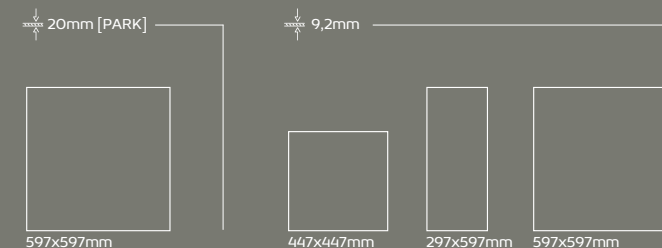

GLADE
COLLECTION

SIZES

PORCELAIN TILES
GRÈS CÉRAME
GRÉS PORCELÂNICO