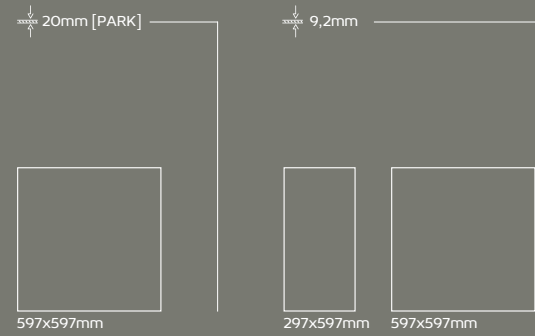

MONTANA
COLLECTION

PORCELAIN TILES
GRÈS CÉRAME
GRÉS PORCELÂNICO

SIZES

SURFACES

COLORS