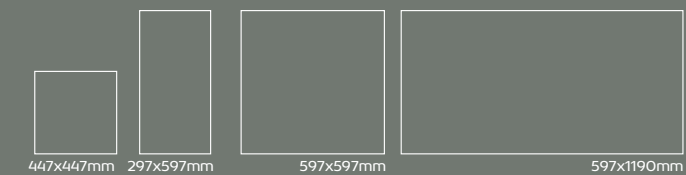

MONTE CARLO

COLLECTION

PORCELAIN TILES
GRÈS CÉRAMÉ
GRÉS PORCELÂNICO

SIZES

9,2mm