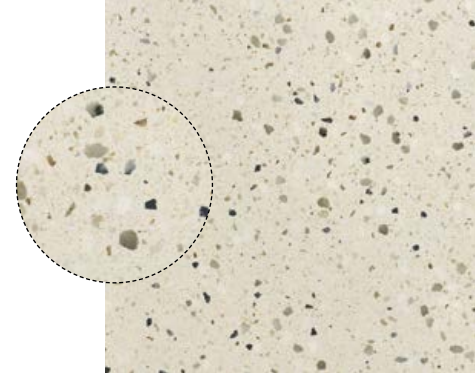

SKIRTING BOARD ROUNDED EDGE  
PLINTHE AVEC BORD ARRONDI | RODAPÉ CORTADO

95x597x10,5mm

MATT | MATE - RM9802  
MATT | MATE - RM9802RT  
HONED | ADOUCI | MACIO - RMM9802RT

890X890mm WHITE

HONED | ADOUCI | MACIO - MM89174RT