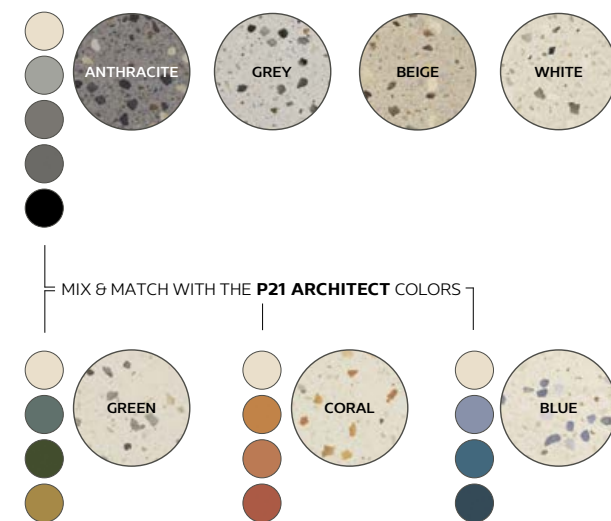

TERRAZZO

COLLECTION

PORCELAIN TILES
GRÈS CÉRAMÉ
GRÉS PORCELÂNICO

SIZES

SURFACES

COLORS