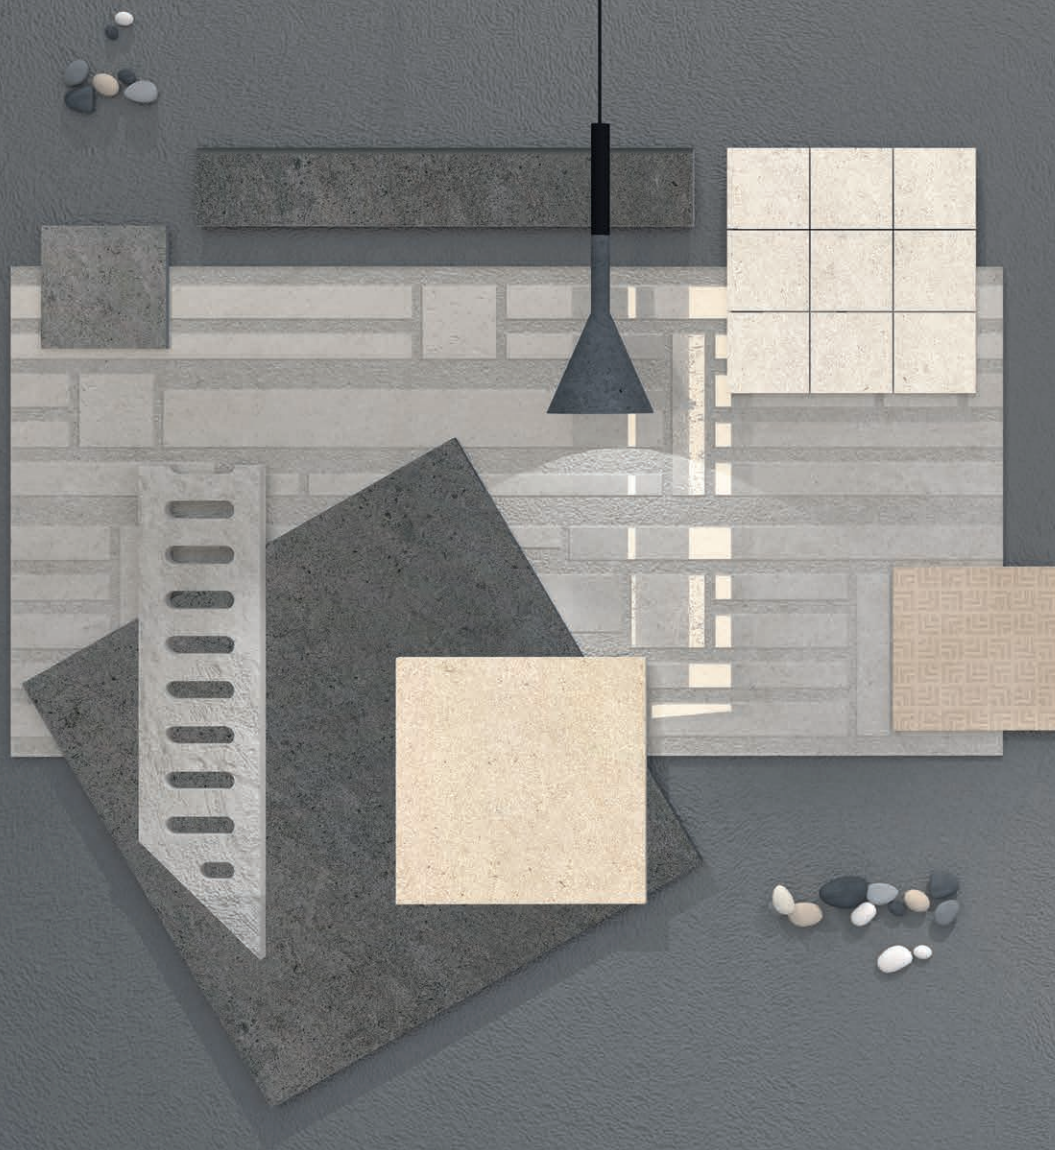

NEXT PRO

PERFORMANCE ARCHITECTURAL TILES

BORN • ECO
ECO-DESIGN PRODUCT

COLORS

TAUPE

BEIGE

WHITE

BLACK

ANTHRACITE

GREY

We believe in the potential of design to create a more sustainable and aesthetically enriched world. Next Pro is engineered with precision to integrate sustainability and durability, delivering an advanced solution that aligns with the dynamic requirements of contemporary architecture. Featuring an extensive selection of formats, surface finishes, and a meticulously curated color palette, Next Pro provides architects with a versatile and comprehensive system, adaptable to both public and private applications. Developed with ecological integrity at its core, Next Pro exemplifies environmentally conscious innovation, seamlessly blending eco-friendly design with timeless sophistication. Setting new benchmarks in performance and aesthetics, Next Pro redefines excellence in Architectural Tiles.

SURFACES

MATT
[R10B]

BUSH-HAMMERED
[R11C]

ANTI-SLIP
[R12C V4]

ANTI-SLIP
[R12C]
20MM PARK

Acreditamos no potencial do design para criar um mundo mais sustentável e esteticamente rico. Next Pro foi projetado com precisão para integrar sustentabilidade e durabilidade, oferecendo uma solução avançada que atende às exigências dinâmicas da arquitetura contemporânea. Com uma vasta seleção de formatos, acabamentos de superfície e uma paleta de cores cuidadosamente elaborada, Next Pro fornece aos arquitetos um sistema versátil e completo, adaptável a aplicações públicas e privadas. Desenvolvido com integridade ecológica no seu núcleo, Next Pro exemplifica a inovação consciente do meio ambiente, combinando de forma impecável o design ecológico com sofisticação intemporal. Estabelecendo novos parâmetros em desempenho e estética, Next Pro redefine a excelência em Cerâmica para Arquitetura.

PAVIGRÉS
GRUPO