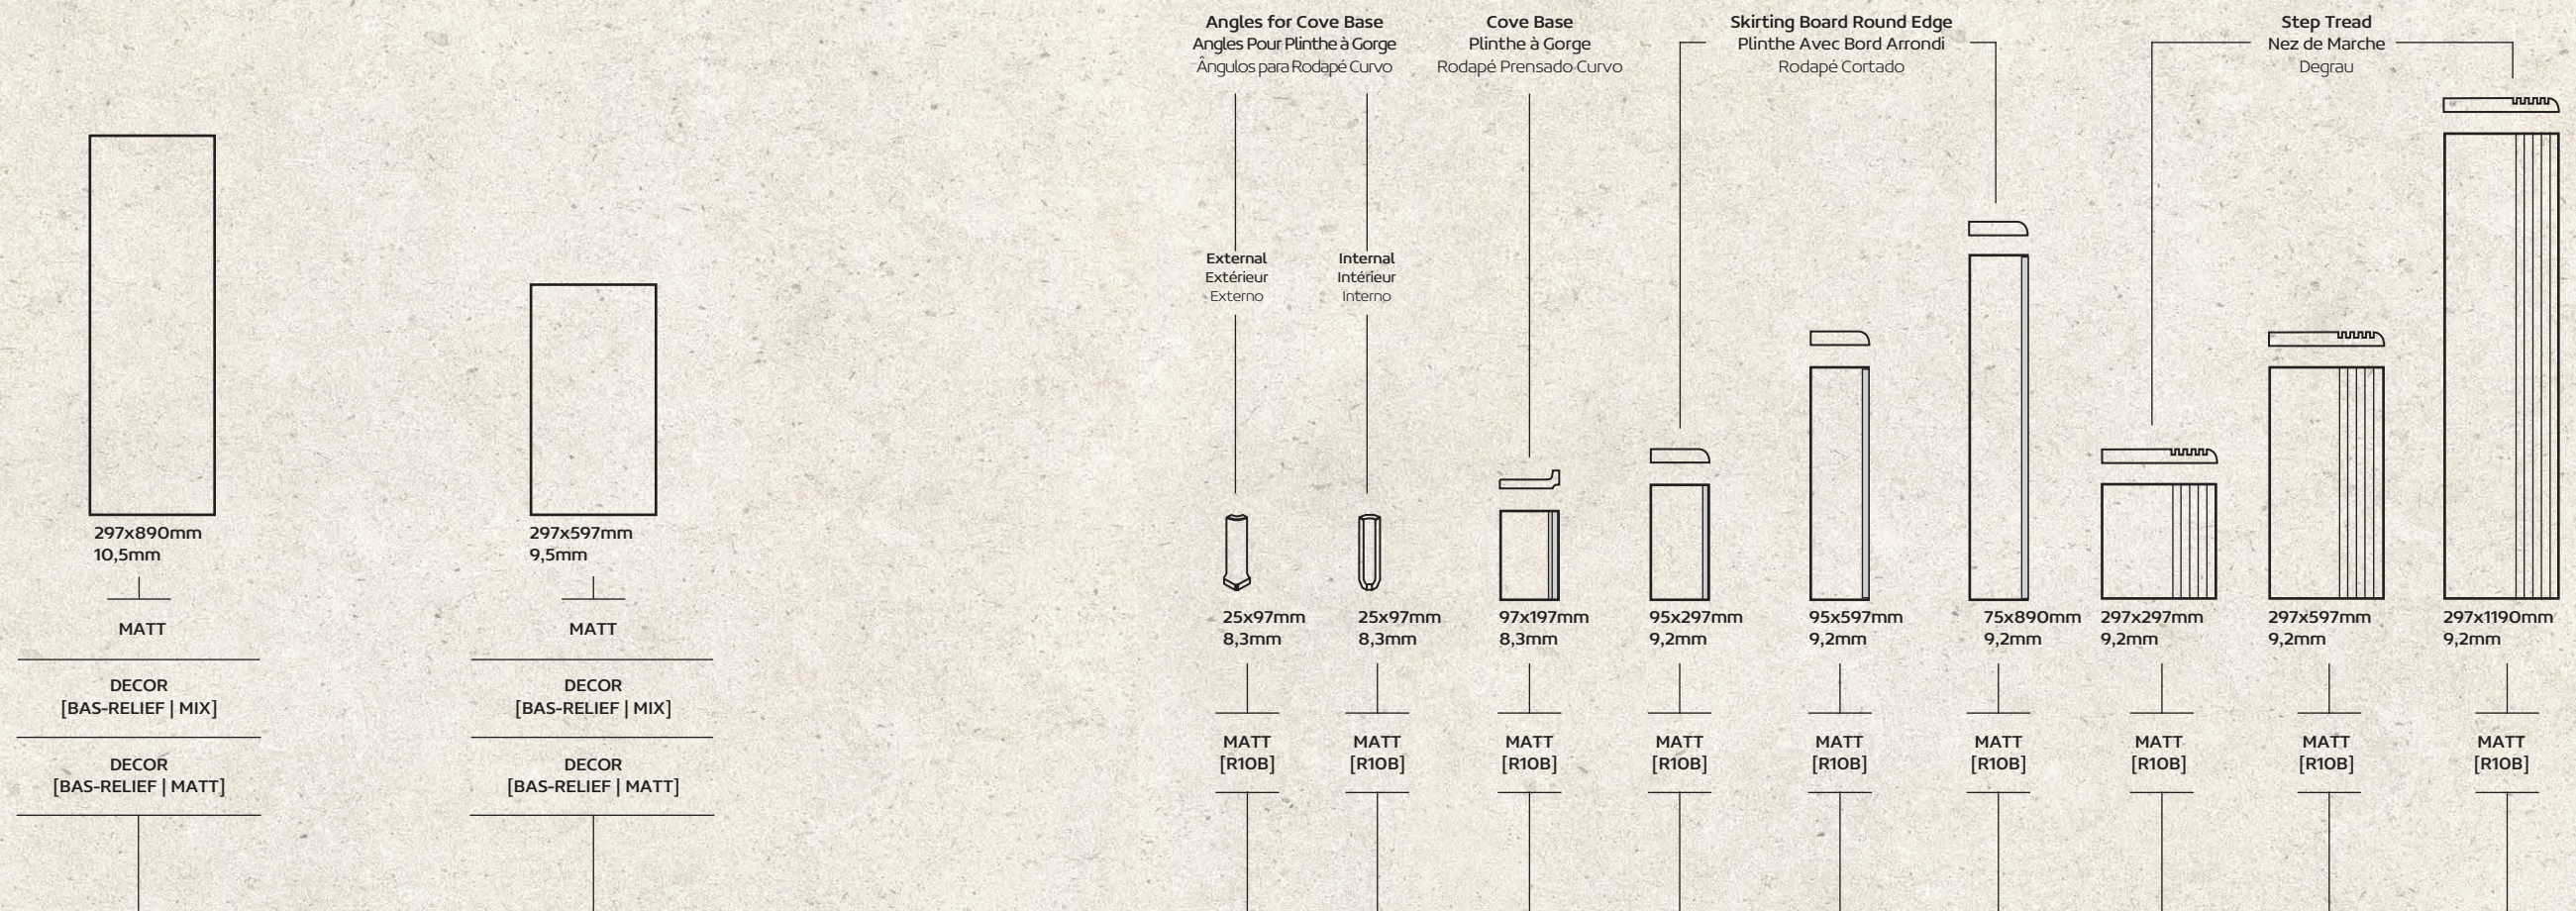

CERAMIC WALL TILES IN WHITE BODY
REVÊTEMENT DES MURS EN PÂTE BLANCHE
REVESTIMENTO EM PASTA BRANCA

PORCELAIN TILES
GRÉS CÉRAMÉ
GRÉS PORCELÂNICO

	CV89466 [MATT] CVD89470 [BAS-RELIEF MIX] CVD89474 [BAS-RELIEF MATT]	CV59458RT [MATT] CVD59462RT [BAS-RELIEF MIX] CVD59479RT [BAS-RELIEF MATT]	GE869 [R10B]	GI869 [R10B]	RG869 [R10B]	RM3669 [R10B] RM3669RT [R10B]	RM9569RT [R10B]	RM88869RT [R10B]	DM869 [R10B] DM869RT [R10B]	DM6869RT [R10B]	DM133869RT [R10B]
WHITE											
BEIGE	CV89469 [MATT] CVD89473 [BAS-RELIEF MIX] CVD89477 [BAS-RELIEF MATT]	CV59461RT [MATT] CVD59465RT [BAS-RELIEF MIX] CVD59482RT [BAS-RELIEF MATT]	GE874 [R10B]	GI874 [R10B]	RG874 [R10B]	RM3674 [R10B] RM3674RT [R10B]	RM9574RT [R10B]	RM88874RT [R10B]	DM874 [R10B] DM874RT [R10B]	DM6874RT [R10B]	DM133874RT [R10B]
TAUPE	—	—	GE872 [R10B]	GI872 [R10B]	RG872 [R10B]	RM3672 [R10B] RM3672RT [R10B]	RM9572RT [R10B]	RM88872RT [R10B]	DM872 [R10B] DM872RT [R10B]	DM6872RT [R10B]	DM133872RT [R10B]
GREY	CV89467 [MATT] CVD89471 [BAS-RELIEF MIX] CVD89475 [BAS-RELIEF MATT]	CV59459RT [MATT] CVD59463RT [BAS-RELIEF MIX] CVD59480RT [BAS-RELIEF MATT]	GE870 [R10B]	GI870 [R10B]	RG870 [R10B]	RM3670 [R10B] RM3670RT [R10B]	RM9570RT [R10B]	RM88870RT [R10B]	DM870 [R10B] DM870RT [R10B]	DM6870RT [R10B]	DM133870RT [R10B]
ANTHRACITE	CV89468 [MATT] CVD89472 [BAS-RELIEF MIX] CVD89476 [BAS-RELIEF MATT]	CV59460RT [MATT] CVD59464RT [BAS-RELIEF MIX] CVD59481RT [BAS-RELIEF MATT]	GE871 [R10B]	GI871 [R10B]	RG871 [R10B]	RM3671 [R10B] RM3671RT [R10B]	RM9571RT [R10B]	RM88871RT [R10B]	DM871 [R10B] DM871RT [R10B]	DM6871RT [R10B]	DM133871RT [R10B]
BLACK	—	—	GE873 [R10B]	GI873 [R10B]	RG873 [R10B]	RM3673 [R10B] RM3673RT [R10B]	RM9573RT [R10B]	RM88873RT [R10B]	DM873 [R10B] DM873RT [R10B]	DM6873RT [R10B]	DM133873RT [R10B]

BORN · ECO
ECO-DESIGN PRODUCT

CERAMIC WALL TILES - ALL COLORS