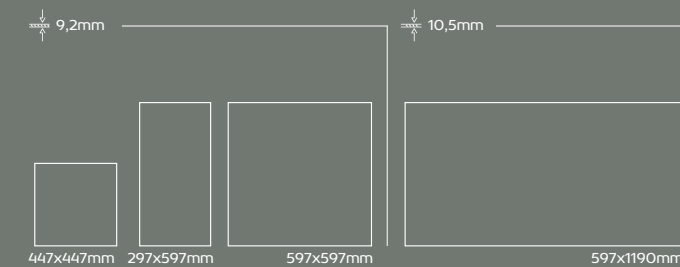

MONTE CARLO

COLLECTION

PORCELAIN TILES
GRÈS CÉRAMÉ
GRÉS PORCELÂNICO

SIZES