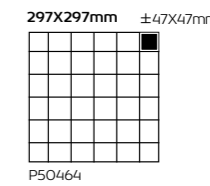

MATT | MATE RIOA
 M6764RT
 M6764

SKIRTING BOARD ROUNDED EDGE
 PLINTHE AVEC BORD ARRONDI
 RODAPE BOLEADO

95X597mm

MATT | MATE
 RM9664RT
 RM9664

GLUED ON MESH

GLUED ON MESH

GRIGIO

MARRONE