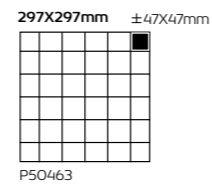

SKIRTING BOARD ROUNDED EDGE
 PLINTHE AVEC BORD ARRONDI
 RODAPE BOLEADO

95X597mm

MATT | MATE
 RM9663RT
 RM9663

GLUED ON MESH

GLUED ON MESH

CREMA

LATTE

597x597mm