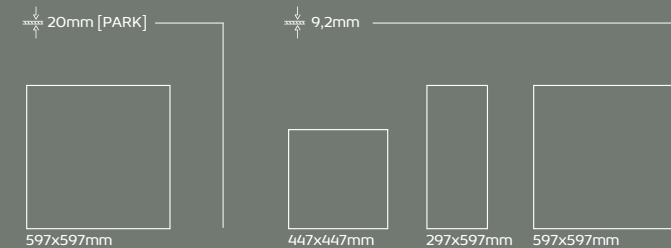

SIZES

PORCELAIN TILES
GRÈS CÉRAME
GRÉS PORCELÂNICO