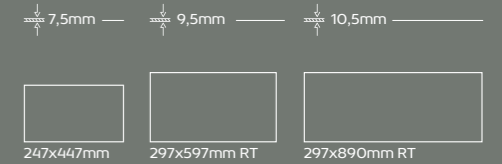

ANTICA
COLLECTION

SIZES

PORCELAIN TILES
GRÈS CÉRAME
GRÉS PORCELÂNICO

GLAZED VITRIFIED TILES IN WHITE BODY
CARREAUX ÉMAILLÉS EN PÂTE BLANCHE VITRIFIÉE
MOSAICOS VIDRADOS DE PASTA BRANCA VITRIFICADA

CERAMIC WALL TILES IN WHITE BODY
REVÊTEMENT DES MURS EN PÂTE BLANCHE
REVESTIMENTO EM PASTA BRANCA

SURFACES

PORCELAIN TILES

GLAZED TILES

WALL TILES

COLORS

GLAZED TILES & WALL TILES ONLY

WALL & FLOOR
MURS ET SOLS
REVEST. E PAVIMENTO