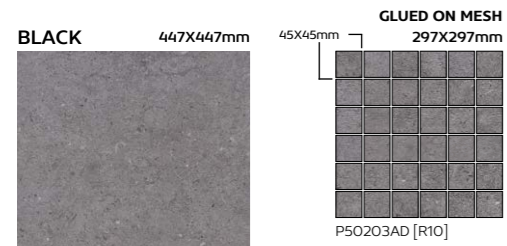

BLACK
MATT | MATE - 4703
ANTI-SLIP | A.D. - AD4703 [R10]