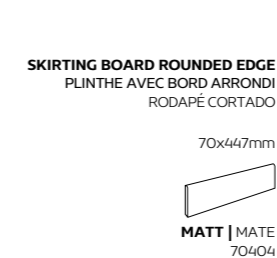

IVORY
MATT | MATE - 4704
ANTI-SLIP | A.D. - AD4704 [R10]