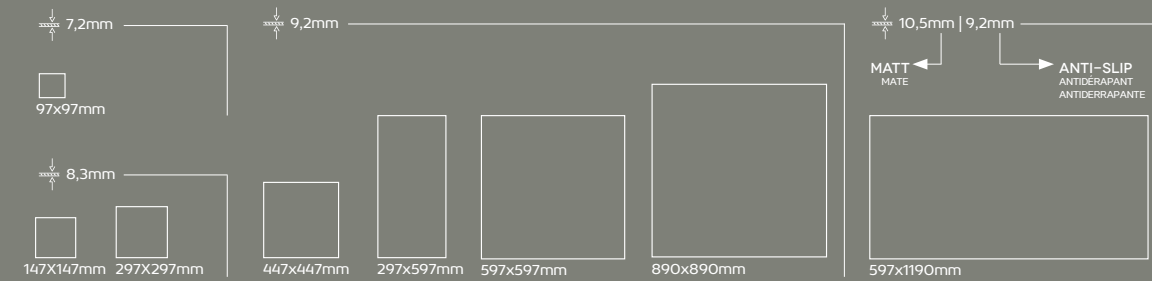

ANTICA
COLLECTION

SIZES