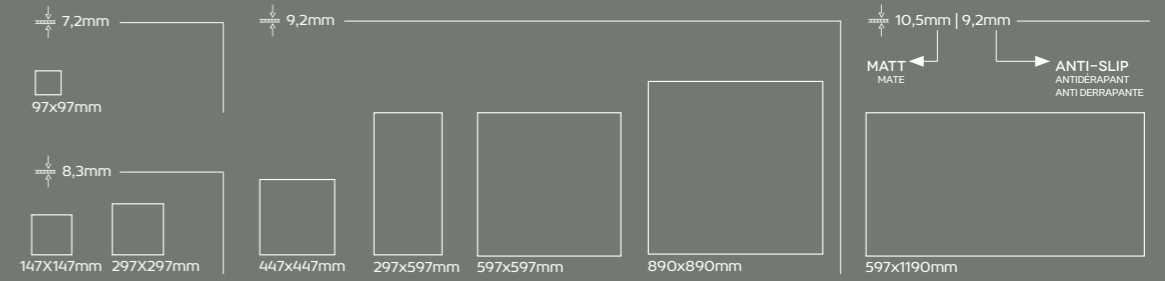

ANTICA
COLLECTION

SIZES

PORCELAIN TILES
GRÈS CÉRAME
GRÉS PORCELÂNICO

GLAZED VITRIFIED TILES IN WHITE BODY
CARREAUX ÉMAILLÉS EN PÂTE BLANCHE VITRIFIÉE
MOSAICOS VIDRADOS DE PASTA BRANCA VITRIFICADA

CERAMIC WALL TILES IN WHITE BODY
REVÊTEMENT DES MURS EN PÂTE BLANCHE
REVESTIMENTO EM PASTA BRANCA