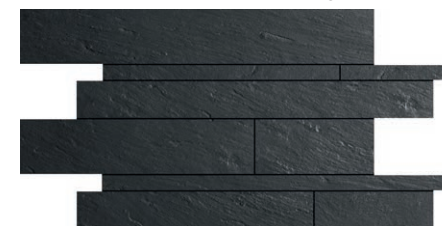

MURETTO FG5920

GLUED ON MESH
297X297mm