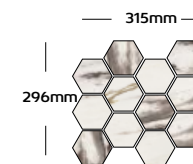

DAWN

297x890mm RT

CV89322

MIX & MATCH WITH THE
SERENITY COLLECTION

GLUED ON MESH
HEXAGONAL

CVP165

GLUED ON MESH
CHEVRON

CVP162