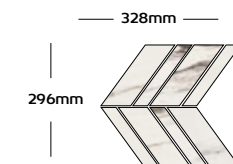

DAWN

297x890mm RT

CV89322

MIX & MATCH WITH THE
SERENITY COLLECTION

GLUED ON MESH
HEXAGONAL

CVP165

GLUED ON MESH
CHEVRON

CVP162