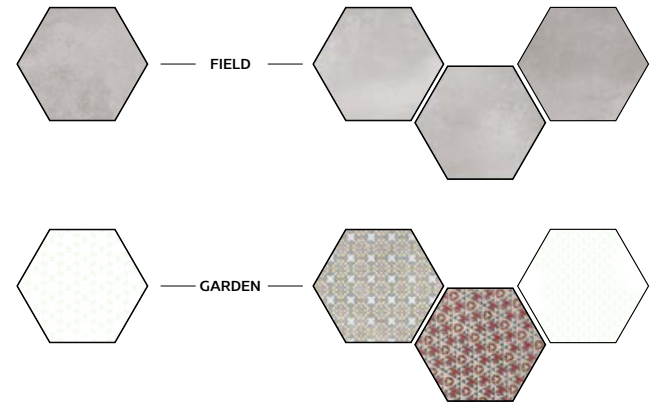

BLOOM
COLLECTION

PORCELAIN TILES
GRÈS CÉRAMÉ
GRÈS PORCELÂNICO

SIZE

SURFACES

COLORS

H1 BLOOM FIELD
357X357mm

DDH2 BLOOM GARDEN
357X357mm

BLOOM
 PORCELAIN TILES
 GRÈS CÉRAMÉ
 GRÉS PORCELÂNICO

GARDEN
 357x357mm

GARDEN

BORN · ECO

◀ 12% RECYCLED MATERIAL ▶

MATT | MATE
 DDH2

Mix (UP to 80 different decors)

FIELD
 357x357mm

FIELD

BORN · ECO

◀ 12% RECYCLED MATERIAL ▶

MATT | MATE
 H1

Mix (UP to 30 different shades)

FLOOR CLASSIFICATION
 CLASSIFICAÇÃO DE SOL
 CLASSIFICAÇÃO DE PAVIMENTO

Field	Matt	357x357x8.3	H1	PEI IV
Garden	Matt	357x357x8.3	DDH2	PEI IV