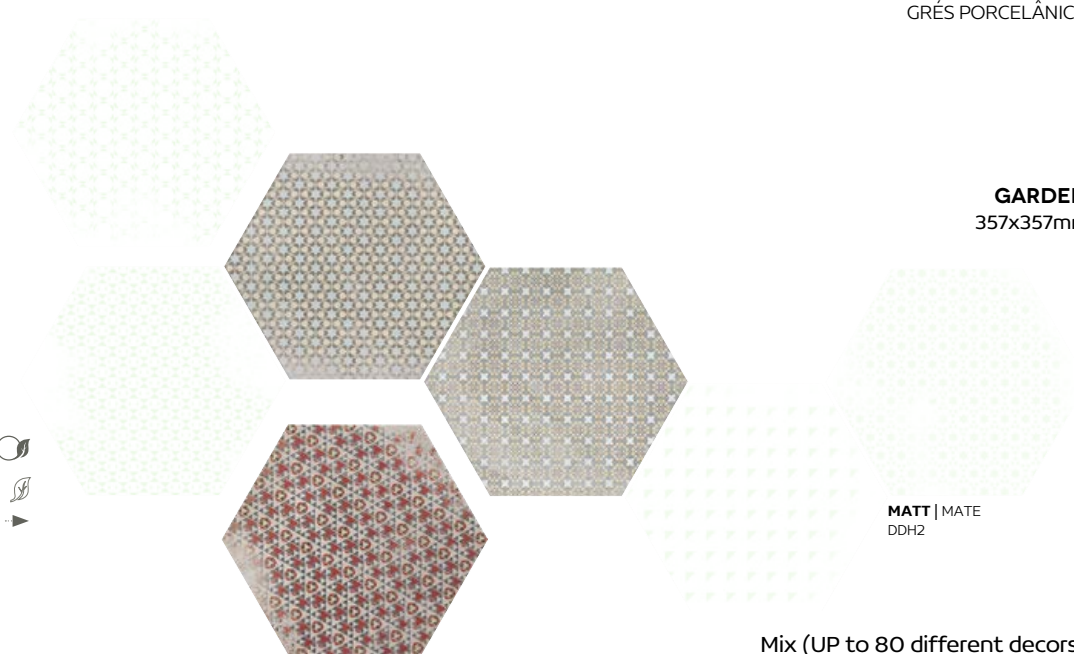

BLOOM
COLLECTION

PORCELAIN TILES
GRÈS CÉRAMÉ
GRÈS PORCELÂNICO

SIZE

SURFACES

COLORS

H1 BLOOM FIELD
357X357mm

DDH2 BLOOM GARDEN
357X357mm

BLOOM
 PORCELAIN TILES
 GRÈS CÉRAMÉ
 GRÉS PORCELÂNICO

GARDEN
 357x357mm

GARDEN

BORN · ECO

◀ 12% RECYCLED MATERIAL ▶

MATT | MATE
 DDH2

Mix (UP to 80 different decors)

FIELD
 357x357mm

FIELD