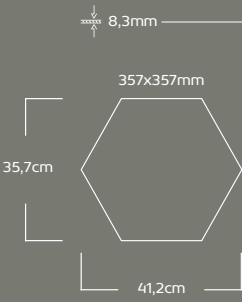

BLOOM
COLLECTION

PORCELAIN TILES
GRÈS CÉRAMÉ
GRÈS PORCELÂNICO

SIZE

SURFACES

COLORS

H1 BLOOM FIELD
357X357mm

DDH2 BLOOM GARDEN
357X357mm

BLOOM
 PORCELAIN TILES
 GRÈS CÉRAMÉ
 GRÉS PORCELÂNICO

GARDEN
 357x357mm

GARDEN

BORN · ECO

◀ 12% RECYCLED MATERIAL ▶

MATT | MATE
 DDH2

Mix (UP to 80 different decors)

FIELD
 357x357mm

FIELD

PACKING & WEIGHTS
 EMBALLAGE ET POIDS
 EMBALAGENS & PESOS

BLOOM	FORMAT FORMATO	FINISHING FINITION ACABAMENTO	PIECES/BOX PIÈCES/BOÎTE PEÇAS/CAIXA	SQM/BOX m ² /BOÎTE m ² /CAIXA	BOXES/PALLET BOÎTES/PALETTE CAIXAS/PALETE	SQM/PALLET m ² /PALETTE m ² /PALETE	WEIGHT/SQM POIDS Kg/m ² PESOKg/m ²	WEIGHT/BOX POIDS/BOÎTE [Kg] PESO/CAIXA [Kg]	WEIGHT/PALLET POIDS/PALETTE [Kg] PESO/PALETE [Kg]
	357x357x8.3	Matt	10,00	1,10	48	52,80	18,80	20,68	1017,64

H1 BLOOM FIELD
 357X357mm