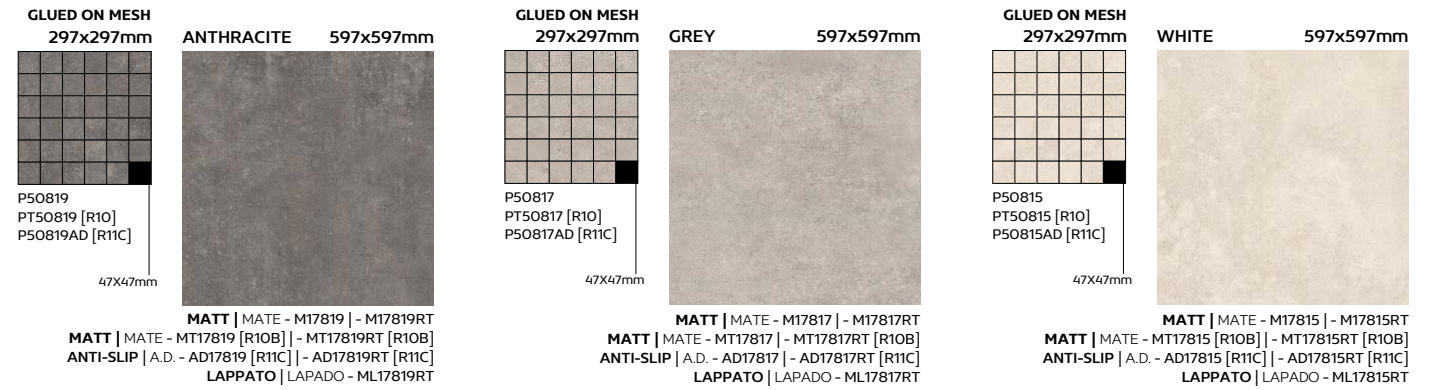

ANTHRACITE
BORN • ECO
← 32% RECYCLED MATERIAL →

GREY
BORN • ECO
← 32% RECYCLED MATERIAL →

WHITE
BORN • ECO
← 32% RECYCLED MATERIAL →