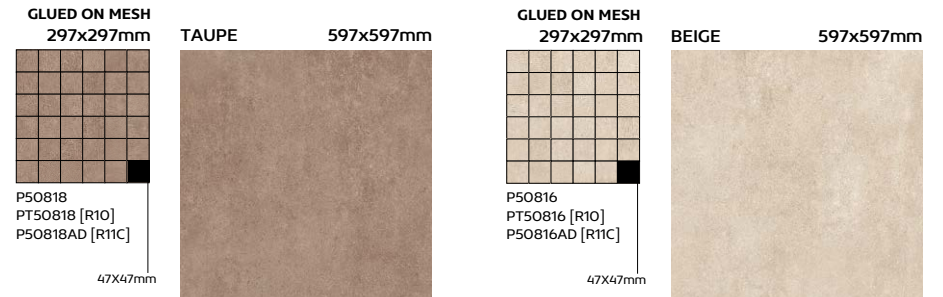

GLUED ON MESH 297x297mm **TAUPE** **597x597mm**
P50818
PT50818 [R10]
P50818AD [R11C]
47X47mm
MATT | MATE - M17818 | - M17818RT
MATT | MATE - MT17818 | - MT17818RT [R10B]
ANTI-SLIP | A.D. - AD17818 | - AD17818RT [R11C]
LAPPATO | LAPADO - ML17818RT

GLUED ON MESH 297x297mm **BEIGE** **597x597mm**
P50816
PT50816 [R10]
P50816AD [R11C]
47X47mm
MATT | MATE - M17816 | - M17816RT
MATT | MATE - MT17816 | - MT17816RT [R10B]
ANTI-SLIP | A.D. - AD17816 | - AD17816RT [R11C]
LAPPATO | LAPADO - ML17816RT