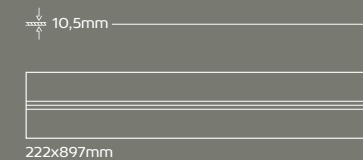

SURFACE

ANTI-SLIP
ANTIDÉRAPANT | ANTI DERRAPANTE

R11C

COLORS

MIX & MATCH WITH THE COOLWOOD & DEEPWOOD

MEDIUM TRAFFIC
TRAFFIC MODÉRÉ
TRÁFEGO MÍDIO

FLOOR
SOLS
PAVIMENTO