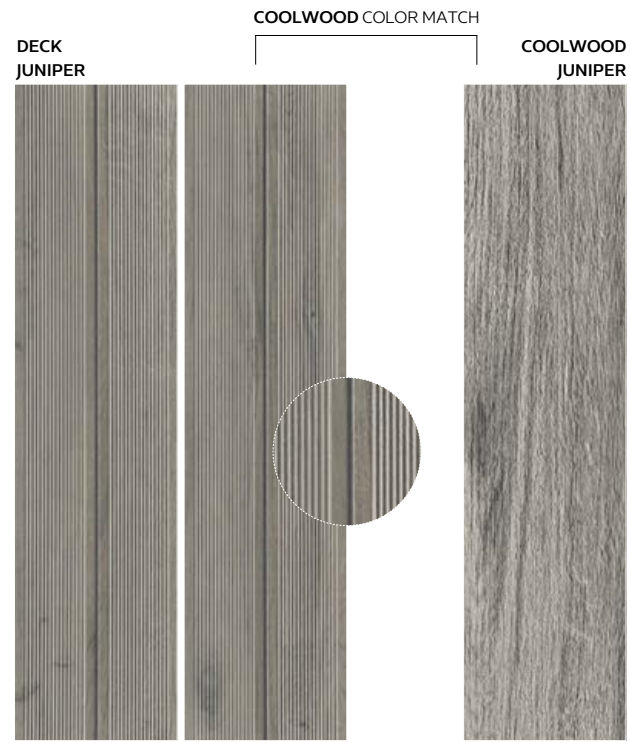

DECK COLLECTION

PORCELAIN TILES
GRÈS CÉRAME
GRÉS PORCELÁNICO

SIZE

SURFACE

ANTI-SLIP
ANTIDÉRAPANT | ANTI DERRAPANTE

R11C

COLORS

MIX & MATCH WITH THE COOLWOOD & DEEPWOOD

MODERATE VARIATION
VARIATION MODÉRÉE
VARIACÃO MODERADA

MEDIUM TRAFFIC
TRAFFIC MODÉRÉ
TRÁFEGO MÍDIO

FLOOR
SOLS
PAVIMENTO

DECK
COLLECTION

PREVIOUS PAGE

WD97533 DECK HAZEL
222X897mm

NEXT PAGE

DECK

PORCELAIN TILES
GRÈS CÉRAME VITRIFIÉ TECHNIQUE
GRÉS PORCELÂNICO TÉCNICO

DECK

PORCELAIN TILES
GRÈS CÉRAME
GRÉS PORCELÂNICO

PREVIOUS PAGE

ANTI-SLIP | ANTIDERRAPANTE [R11C]
WD97532

JUNIPER

ANTI-SLIP | ANTIDERRAPANTE [R11C]
WD97531