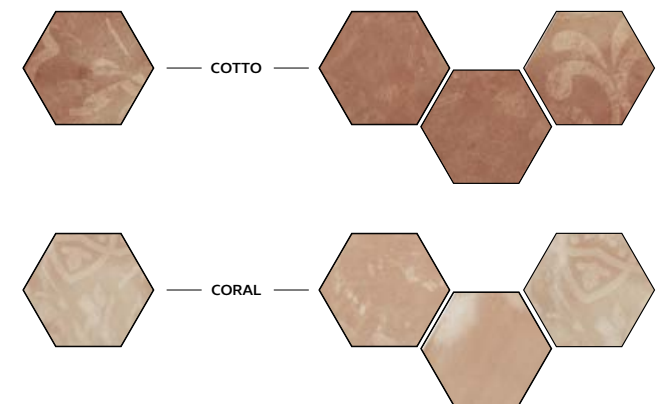

HACIENDA

COLLECTION

PORCELAIN TILES
GRÈS CÉRAMÉ
GRÉS PORCELÂNICO

SIZE

SURFACES

COLORS

HACIENDA

PORCELAIN TILES
GRÈS CÉRAMÉ
GRÉS PORCELÂNICO

CORAL (DECOR)
(21 different Decors)

CORAL
357x357mm
(21 different Shades)

CORAL

BORN • ECO

◀ 12% RECYCLED MATERIAL ▶

MATT | MATE
DDH3

MATT | MATE
H3

COTTO (DECOR)
(21 different Decors)

COTTO
357x357mm
(21 different Shades)

COTTO

BORN • ECO

◀ 12% RECYCLED MATERIAL ▶

MATT | MATE
DDH4

MATT | MATE
H4

DDH3 HACIENDA CORAL
357X357mm

H3 HACIENDA CORAL
357X357mm