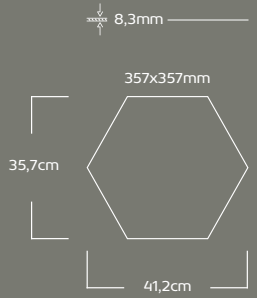

HACIENDA

COLLECTION

PORCELAIN TILES
GRÈS CÉRAMÉ
GRÉS PORCELÂNICO

SIZE

SURFACES

COLORS