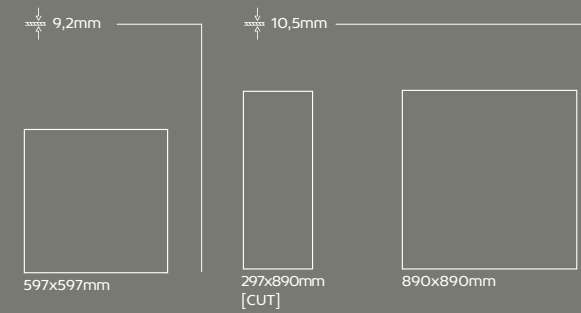

METALLIK
COLLECTION

PORCELAIN TILES
GRÈS CÉRAMÉ
GRÉS PORCELÂNICO

SIZES

SURFACES

COLORS

FM2909BS UNIQUE NATIVE [BS]
890X890mm

DD89144RT METALLIK SILVER
890X890mm

M89144RT METALLIK SILVER
890X890mm