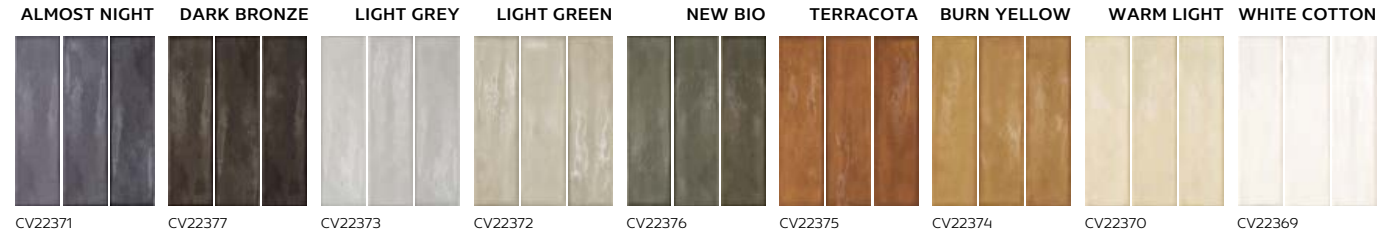

SIZES

CERAMIC WALL TILES IN WHITE BODY
REVÊTEMENT DES MURS EN PÂTE BLANCHE
REVESTIMENTO EM PASTA BRANCA

SURFACE

GLOSSY
BRILLANT | BRILHANTE

COLORS

MODERATE VARIATION
VARIATION MODERÉE
VARIÇÃO MODERADA

SEASONS

CERAMIC WALL TILES IN WHITE BODY
REVÊTEMENT DES MURS EN PÂTE BLANCHE
REVESTIMENTO EM PASTA BRANCA

ALL COLORS

72x368mm

72x294mm

72x220mm

97x97mm

297x297mm

ALL COLORS AVAILABLE ON MESH
TOUTES LES COULEURS DISPONIBLES
TODAS AS CORES DISPONÍVEIS COLADO EM REDE

SEASONS
COLLECTION

Music Seasons

Fado Lisbon

CV29379 SEASONS WARM LIGHT
72X294mm

CV29384 SEASONS TERRACOTA
72X294mm

M17835RT VENEZIANI BIANCO
597X597mm

SEASONS
COLLECTION

CV10404 SEASONS DARK BRONZE
97X97mm

CV22372 SEASONS LIGHT GREEN
72X220mm

CV22369 SEASONS WHITE COTTON
72X220mm

M89815RT CLOUD WHITE
890x890mm