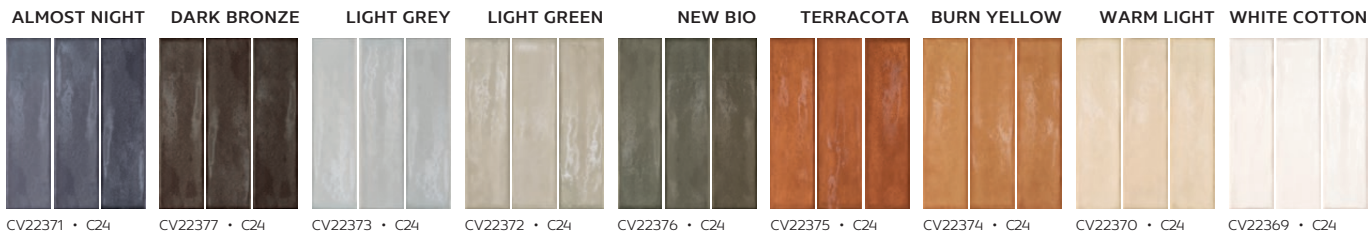

SIZES

CERAMIC WALL TILES IN WHITE BODY
REVÊTEMENT DES MURS EN PÂTE BLANCHE
STEINGUT WANDFLIESE
REVESTIMENTO EM PASTA BRANCA

SURFACE

COLORS

SEASONS

CERAMIC WALL TILES IN WHITE BODY
 REVÊTEMENT DES MURS EN PÂTE BLANCHE
 STEINGUT WANDFLIESE
 REVESTIMENTO EM PASTA BRANCA

ALL COLORS

72x368mm

72x294mm

72x220mm

97x97mm

• C25
 ALL COLORS AVAILABLE ON MESH
 TOUTES LES COULEURS DISPONIBLES
 TODAS AS CORES DISPONÍVEIS COLADO EM REDE

PACKING & WEIGHTS EMBALLAGE ET POIDS EMBALAGENS & PESOS

SEASONS
COLLECTION

Music Seasons

Fado Lisbon

CV29379 SEASONS WARM LIGHT
72X294mm

CV29384 SEASONS TERRACOTA
72X294mm

M17835RT VENEZIANI BIANCO
597X597mm

SEASONS
COLLECTION

CV10404 SEASONS DARK BRONZE
97X97mm

CV22372 SEASONS LIGHT GREEN
72X220mm

CV22369 SEASONS WHITE COTTON
72X220mm

M88815RT CLOUD WHITE
890x890mm