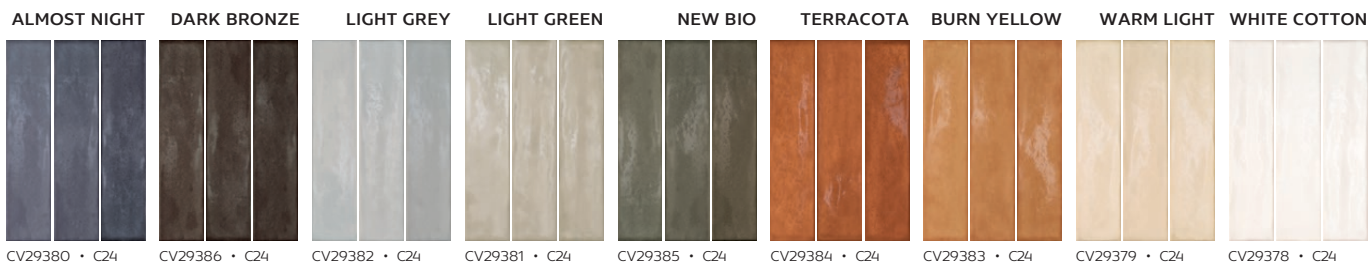

SIZES

CERAMIC WALL TILES IN WHITE BODY
REVÊTEMENT DES MURS EN PÂTE BLANCHE
STEINGUT WANDFLIESE
REVESTIMENTO EM PASTA BRANCA

SURFACE

COLORS

SEASONS

CERAMIC WALL TILES IN WHITE BODY
 REVÊTEMENT DES MURS EN PÂTE BLANCHE
 STEINGUT WANDFLIESE
 REVESTIMENTO EM PASTA BRANCA

ALL COLORS

72x368mm

72x294mm

72x220mm

97x97mm

• C25
 ALL COLORS AVAILABLE ON MESH
 TOUTES LES COULEURS DISPONIBLES
 TODAS AS CORES DISPONÍVEIS COLADO EM REDE

PACKING & WEIGHTS EMBALLAGE ET POIDS EMBALAGENS & PESOS

SEASONS
COLLECTION

Music Seasons

Fado Lisbon

CV29379 SEASONS WARM LIGHT
72X294mm

CV29384 SEASONS TERRACOTA
72X294mm

M17835RT VENEZIANI BIANCO
597X597mm

SEASONS
COLLECTION

CV10404 SEASONS DARK BRONZE
97X97mm

CV22372 SEASONS LIGHT GREEN
72X220mm

CV22369 SEASONS WHITE COTTON
72X220mm

M88815RT CLOUD WHITE
890x890mm