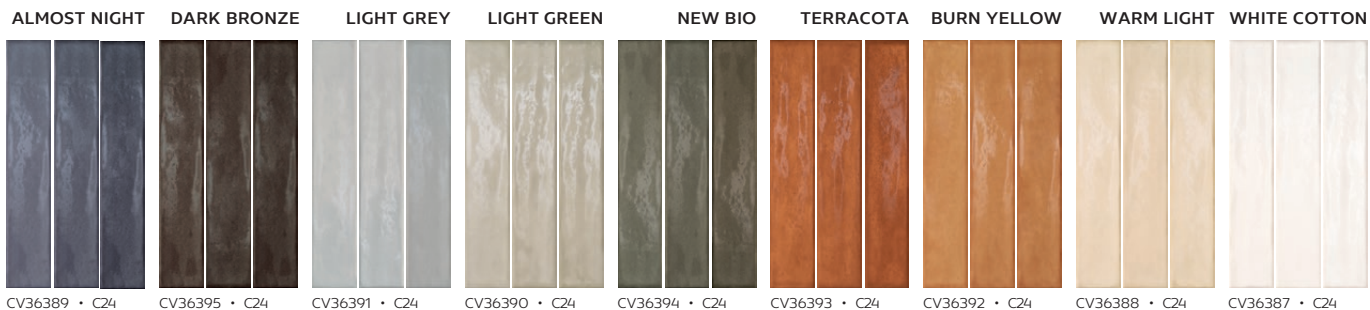

SIZES

CERAMIC WALL TILES IN WHITE BODY
REVÊTEMENT DES MURS EN PÂTE BLANCHE
STEINGUT WANDFLIESE
REVESTIMENTO EM PASTA BRANCA

SURFACE

COLORS

SEASONS

CERAMIC WALL TILES IN WHITE BODY
 REVÊTEMENT DES MURS EN PÂTE BLANCHE
 STEINGUT WANDFLIESE
 REVESTIMENTO EM PASTA BRANCA

ALL COLORS

72x368mm

72x294mm

72x220mm

97x97mm

• C25
 ALL COLORS AVAILABLE ON MESH
 TOUTES LES COULEURS DISPONIBLES
 TODAS AS CORES DISPONÍVEIS COLADO EM REDE

PACKING & WEIGHTS EMBALLAGE ET POIDS EMBALAGENS & PESOS

SEASONS
COLLECTION

Music Seasons

Fado Lisbon

CV29379 SEASONS WARM LIGHT
72X294mm

CV29384 SEASONS TERRACOTA
72X294mm

M17835RT VENEZIANI BIANCO
597X597mm

SEASONS
COLLECTION

CV10404 SEASONS DARK BRONZE
97X97mm

CV22372 SEASONS LIGHT GREEN
72X220mm

CV22369 SEASONS WHITE COTTON
72X220mm

M88815RT CLOUD WHITE
890x890mm