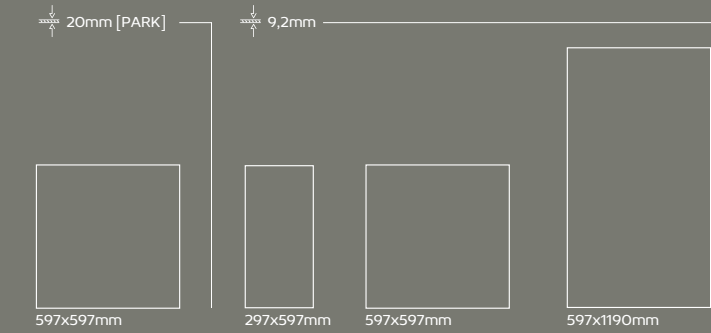

TRAVERTINO
COLLECTION

PORCELAIN TILES
GRÈS CÉRAMÉ
GRÈS PORCELÂNICO

SIZES