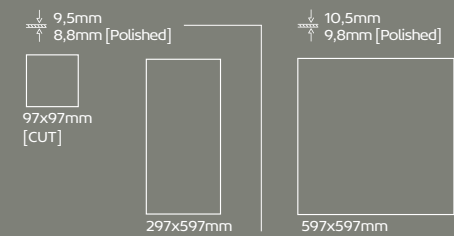

SIZES

All sizes are rectified | Tous les formats rectifiés | Todos os formatos são rectificad