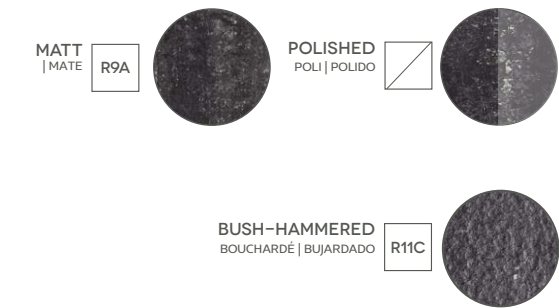

SURFACES

COLORS